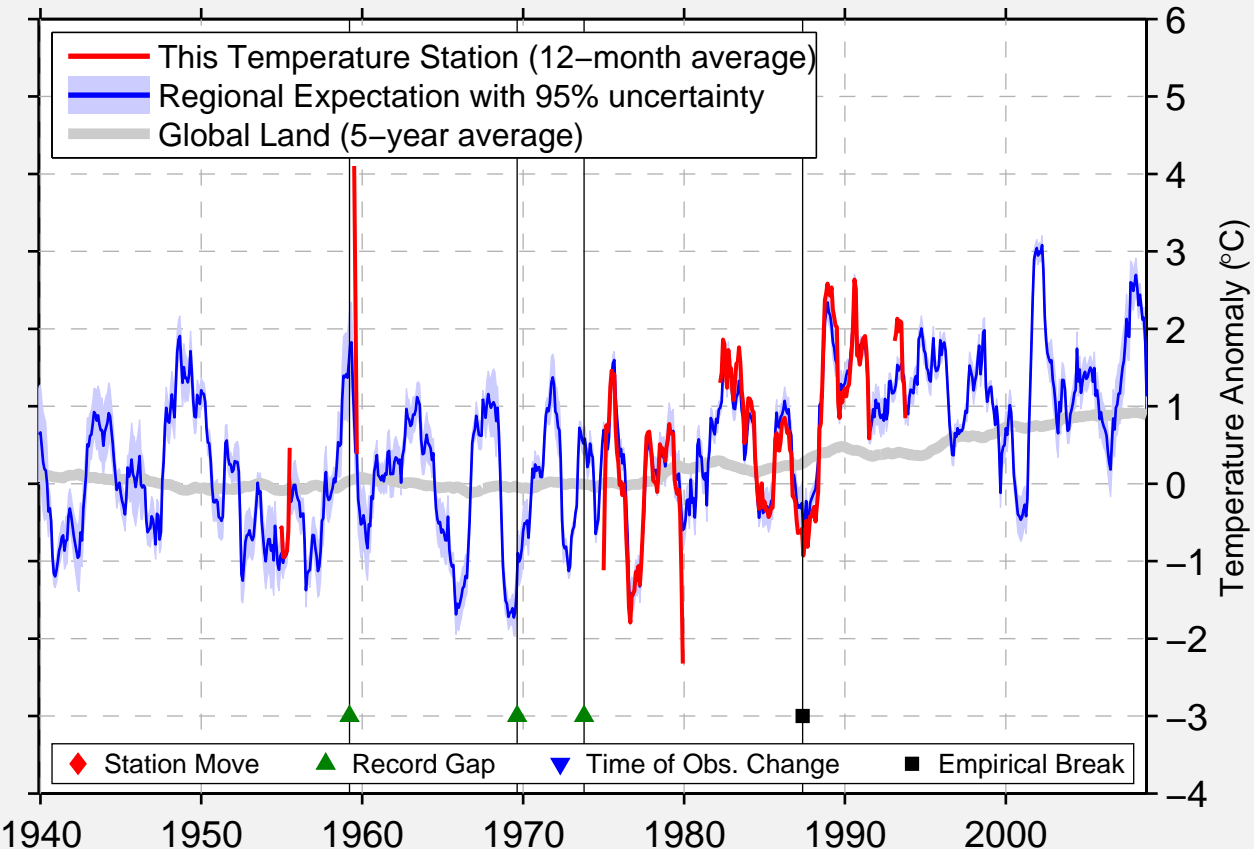

UST-KARA

52.700 N, 118.800 E (Russia)

Data Quality Controlled and Aligned at Breakpoints

Berkeley Earth