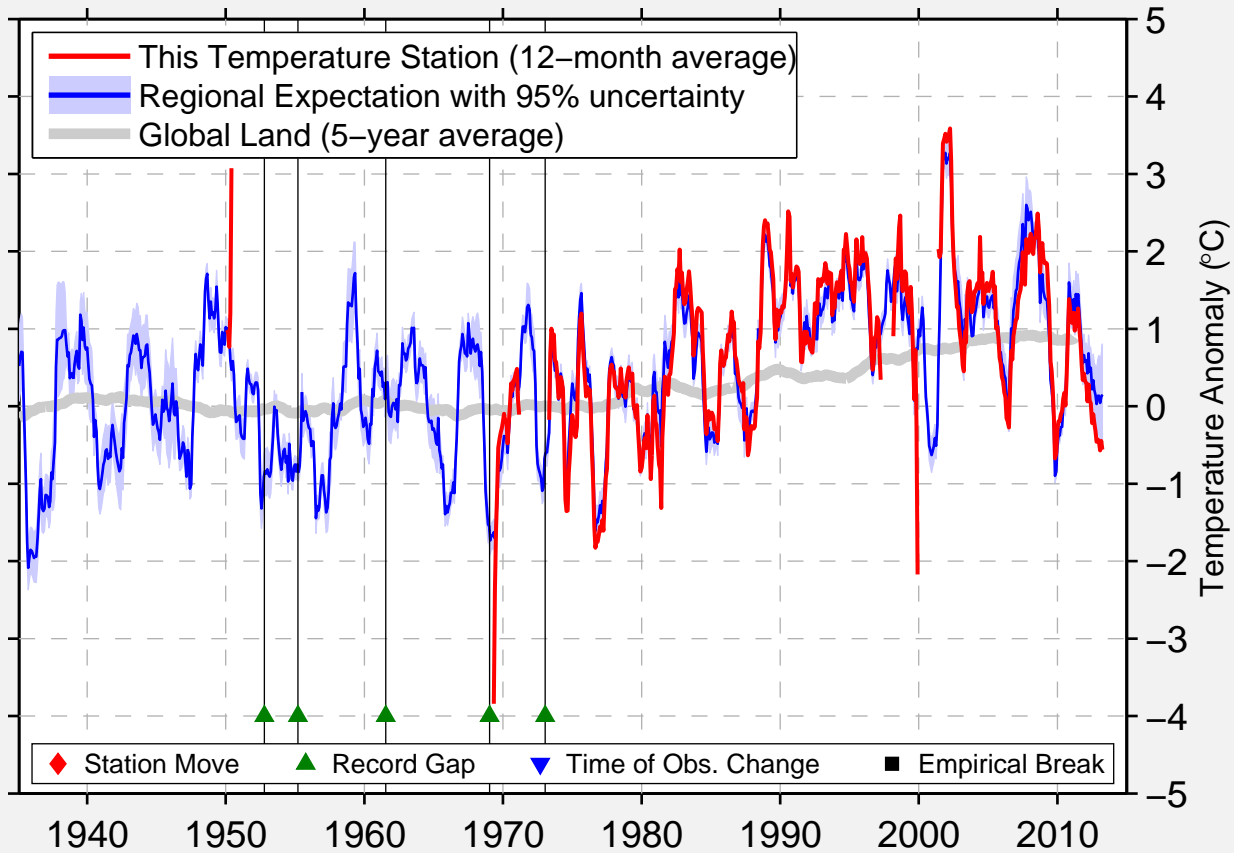

USUGLI

52.650 N, 115.167 E (Russia)

Data Quality Controlled and Aligned at Breakpoints

Berkeley Earth