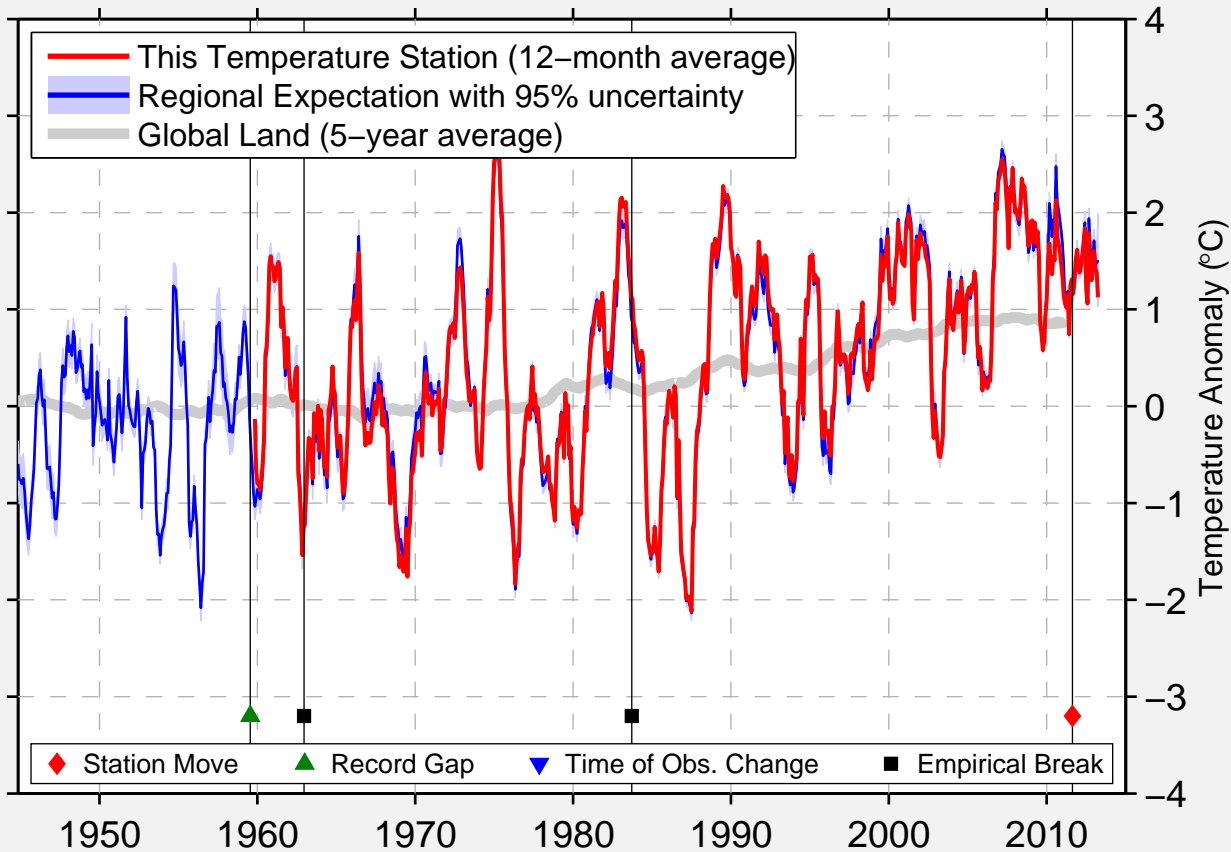

TRUBCHEVSK

52.579 N, 33.779 E (Russia)

Data Quality Controlled and Aligned at Breakpoints

Berkeley Earth