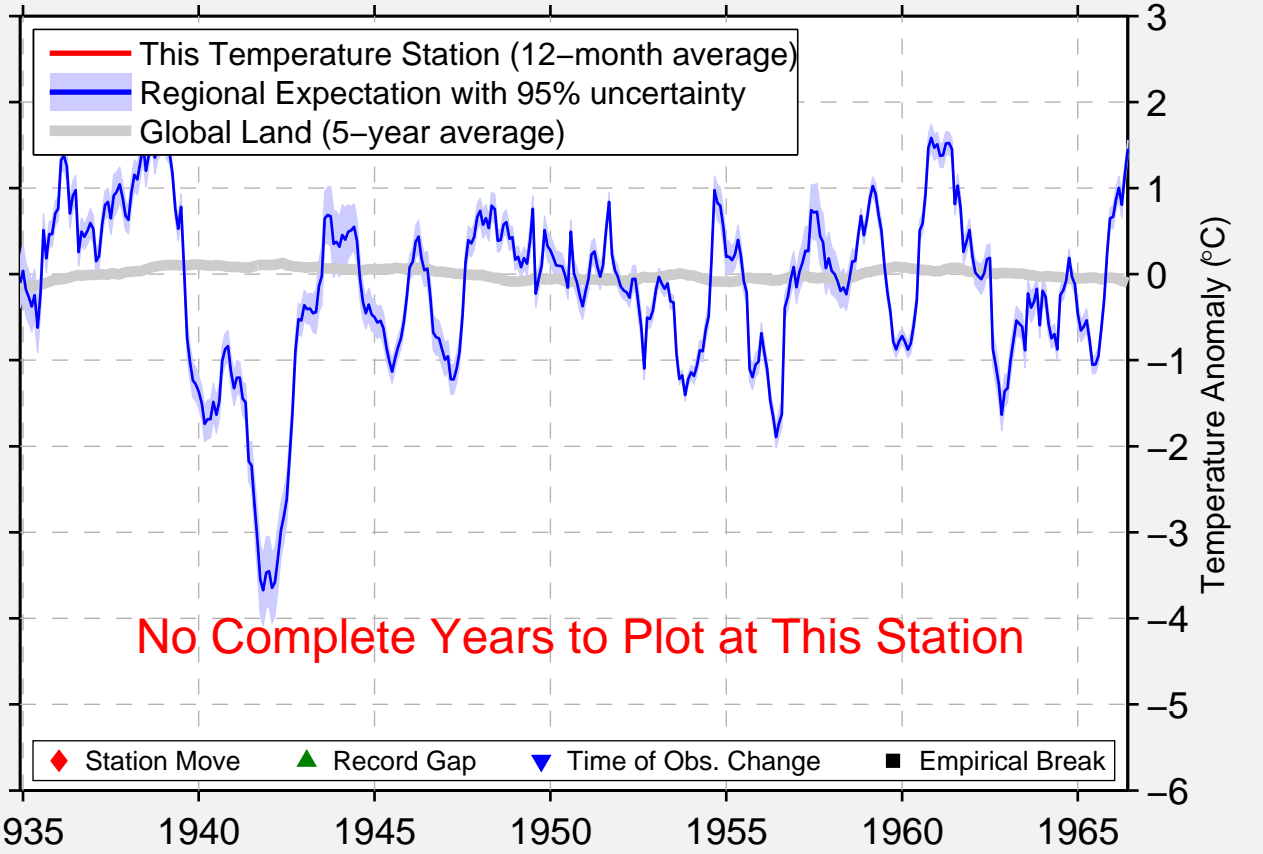

ZLYNKA

52.483 N, 31.667 E (Russia)

No Complete Years to Plot at This Station

◆ Station Move ▲ Record Gap ▼ Time of Obs. Change ■ Empirical Break