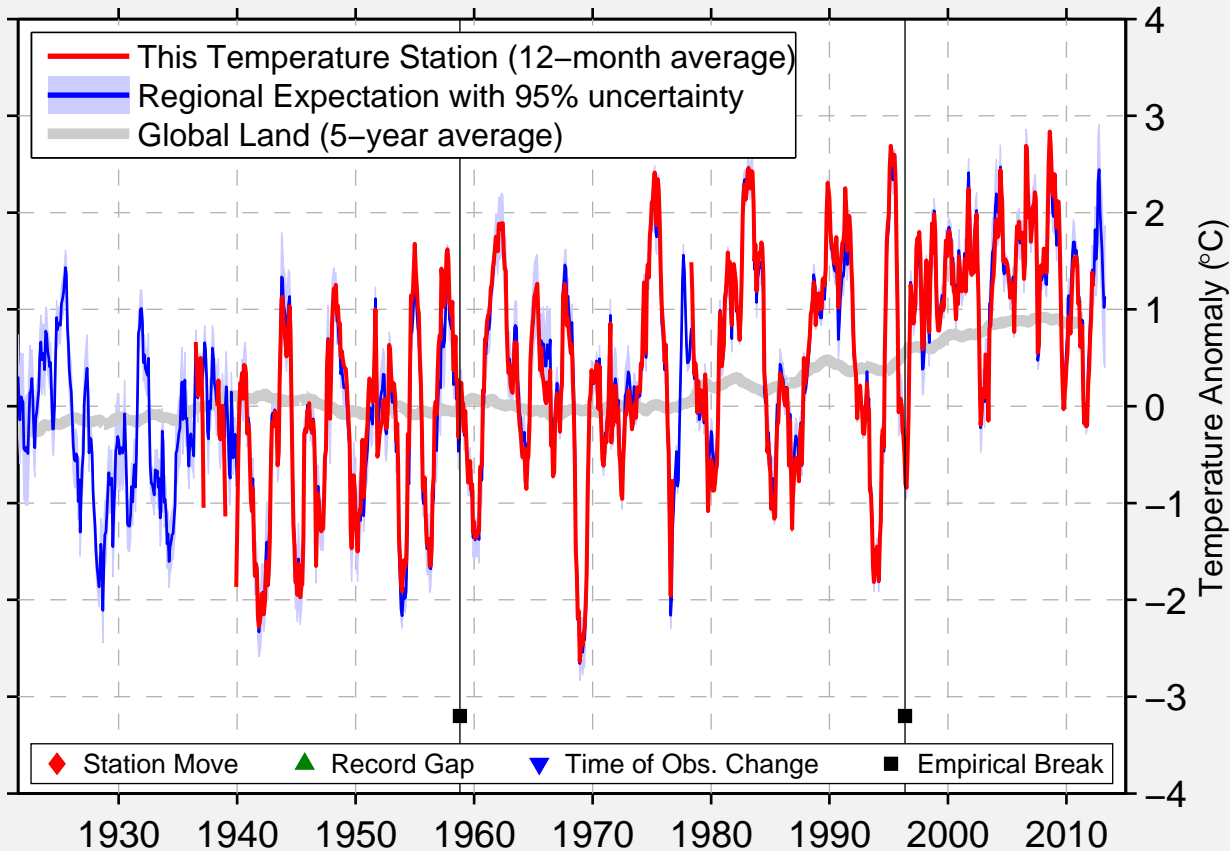

BREDY

52.433 N, 60.350 E (Russia)

Data Quality Controlled and Aligned at Breakpoints

Berkeley Earth