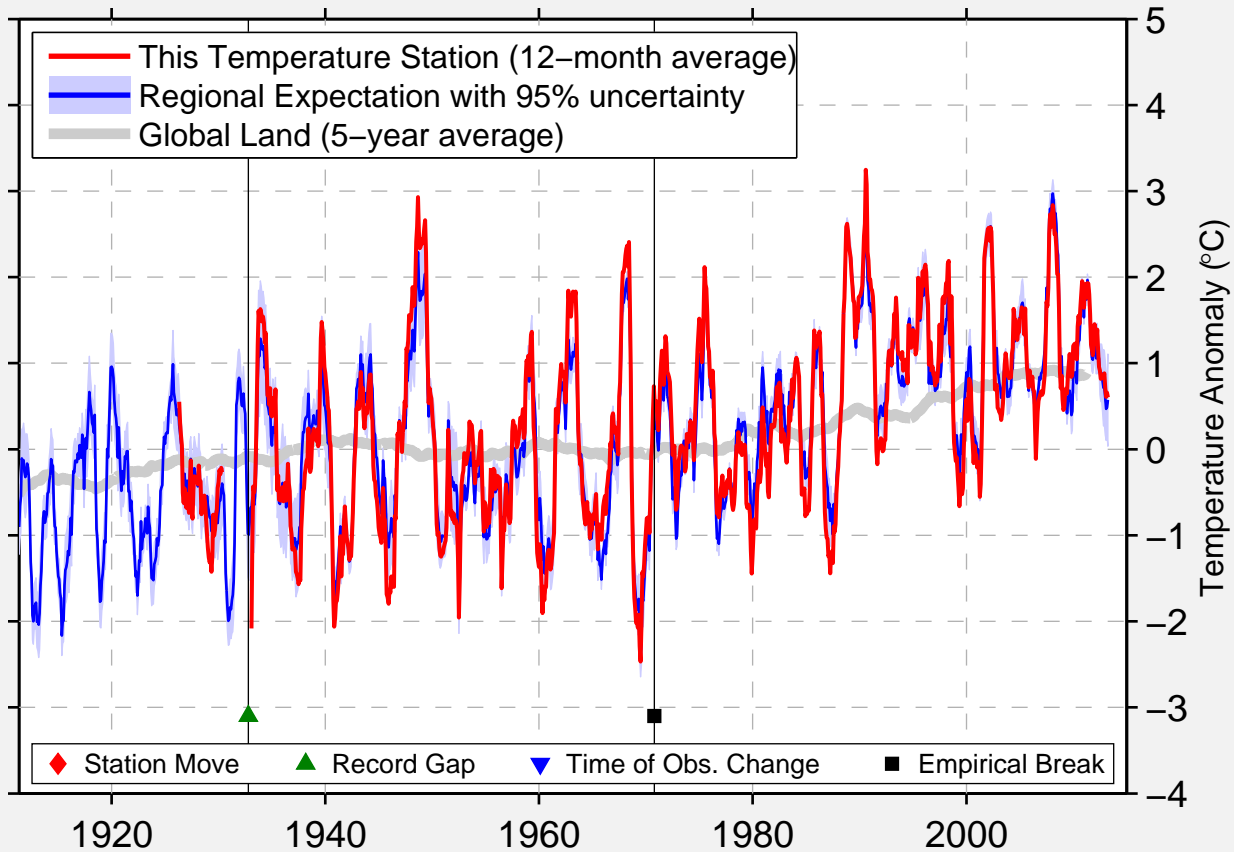

NORSK

52.350 N, 129.917 E (Russia)

Data Quality Controlled and Aligned at Breakpoints

Berkeley Earth