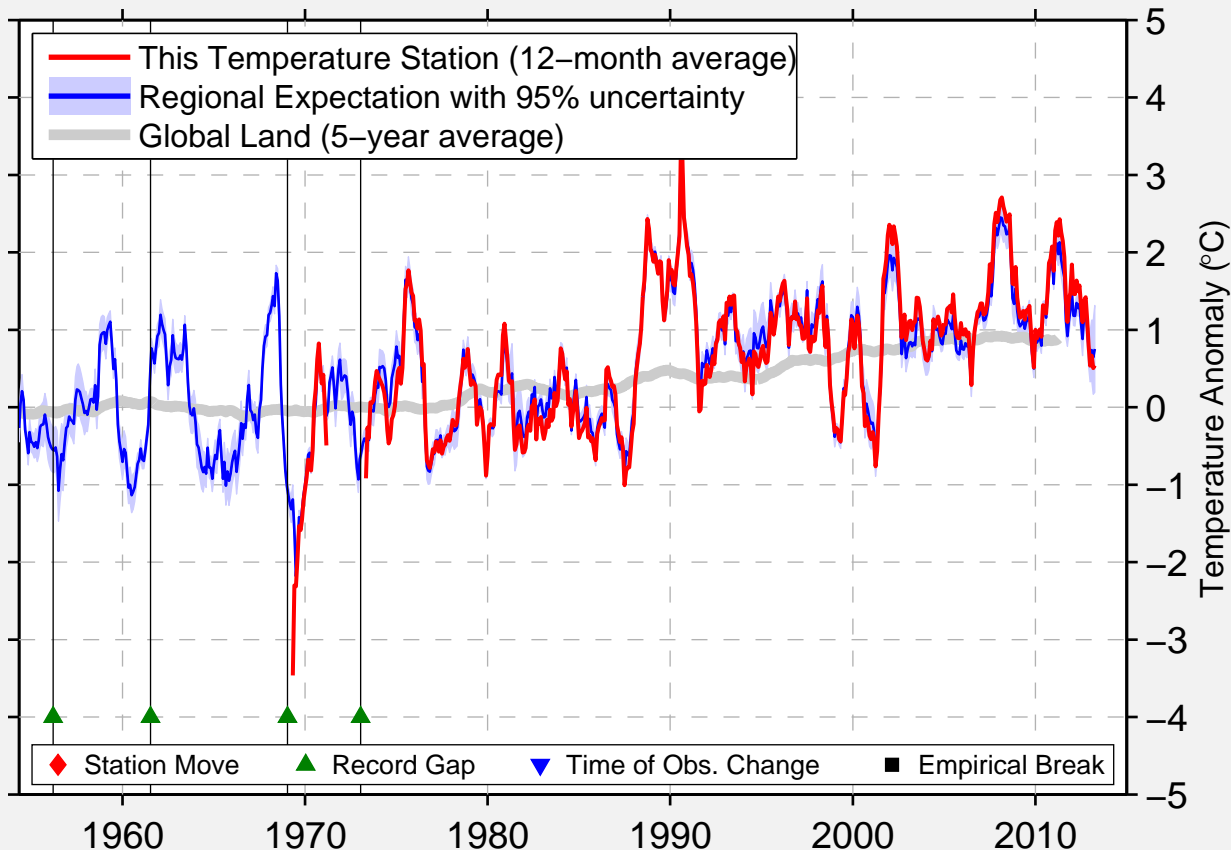

VESELAJA GORKA

52.283 N, 135.800 E (Russia)

Data Quality Controlled and Aligned at Breakpoints

Berkeley Earth