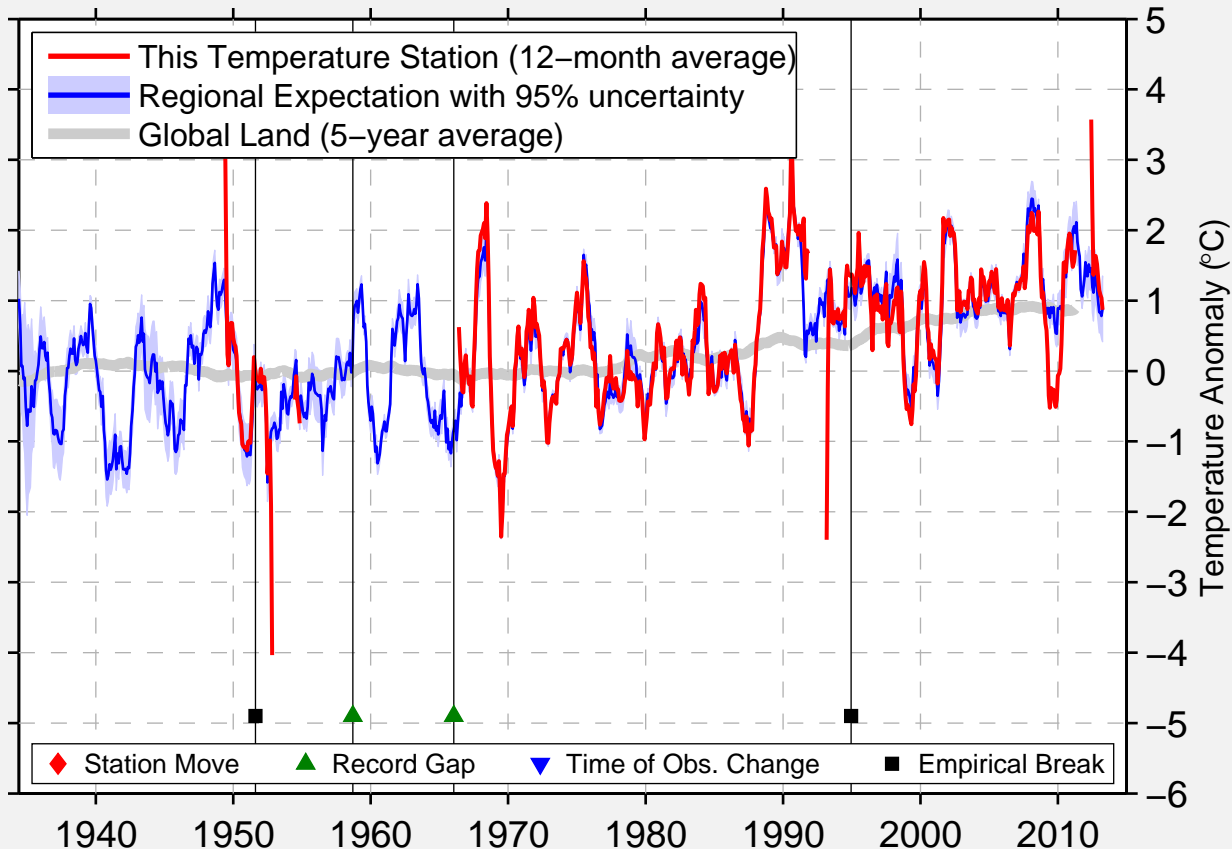

# SOFIJSKIJ PRIISK

52.268 N, 133.982 E (Russia)

Data Quality Controlled and Aligned at Breakpoints

Berkeley Earth