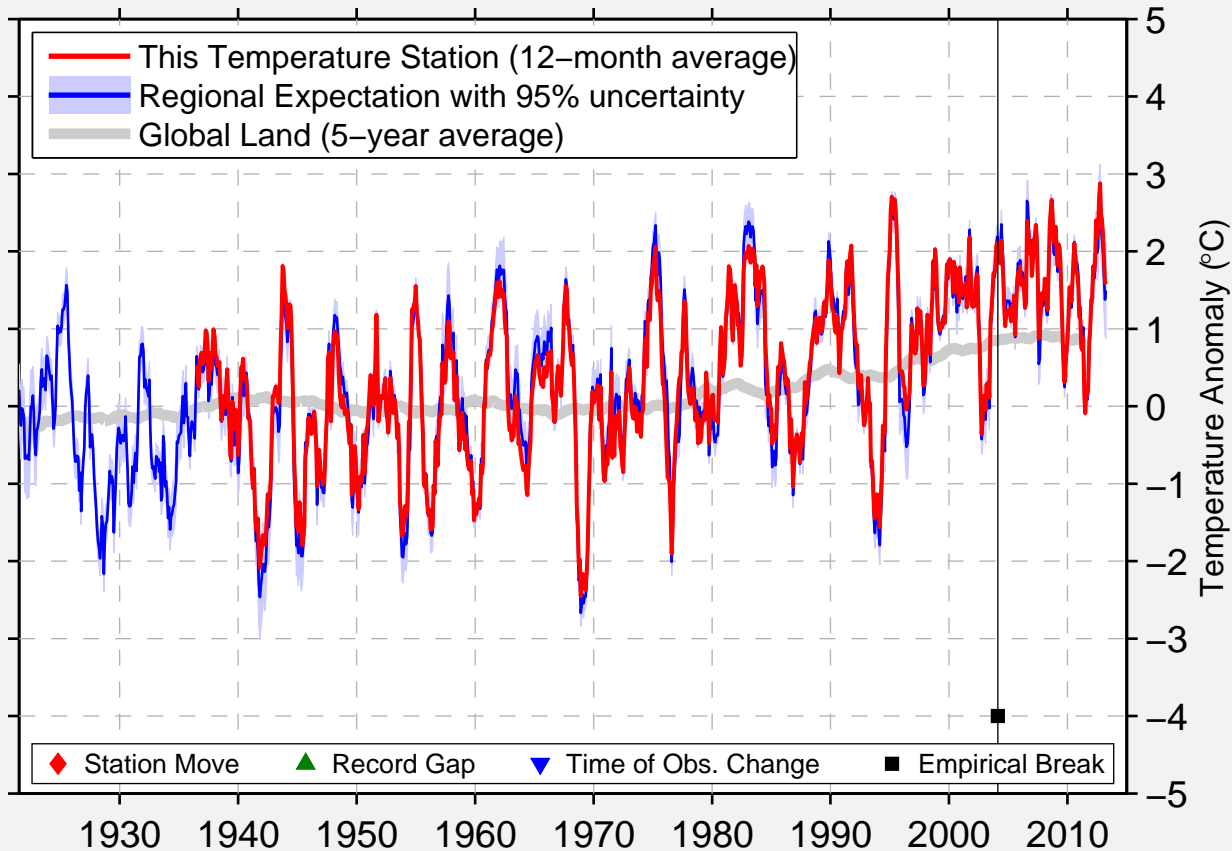

ZILAIR

52.228 N, 57.426 E (Russia)

◆ Station Move ▲ Record Gap ▼ Time of Obs. Change ■ Empirical Break