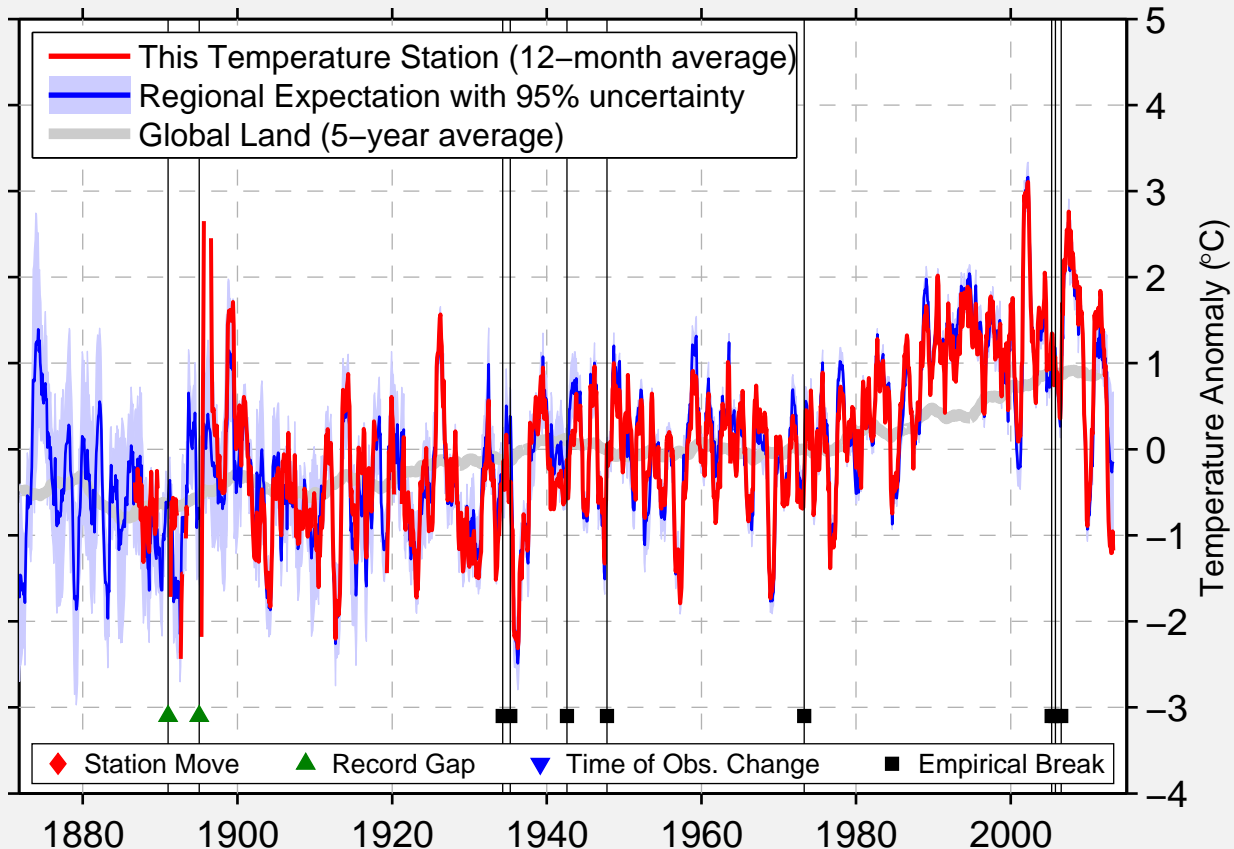

# ULAN-UDE

51.833 N, 107.600 E (Russia)

Data Quality Controlled and Aligned at Breakpoints

Berkeley Earth