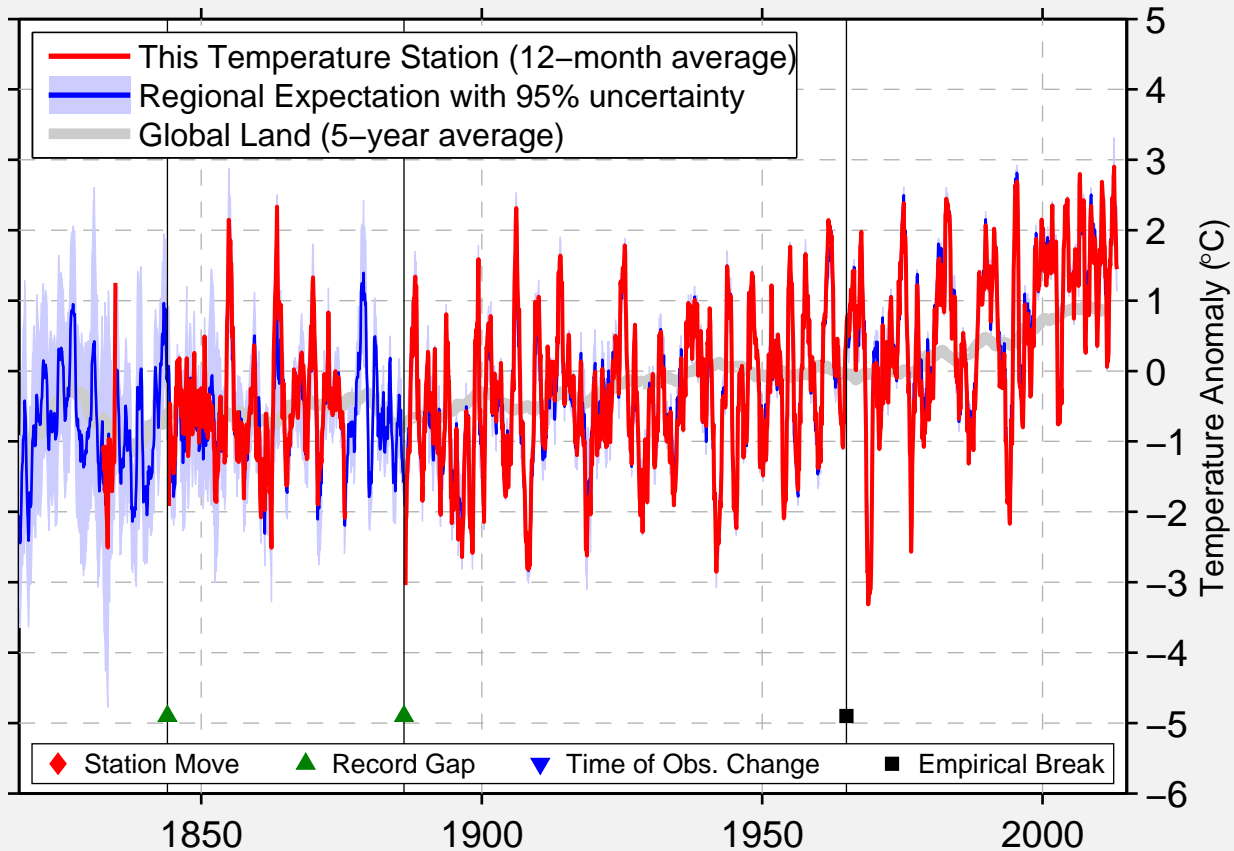

# ORENBOURG/TCHKALOV WS999040

51.767 N, 55.100 E (Russia)

Data Quality Controlled and Aligned at Breakpoints

Berkeley Earth