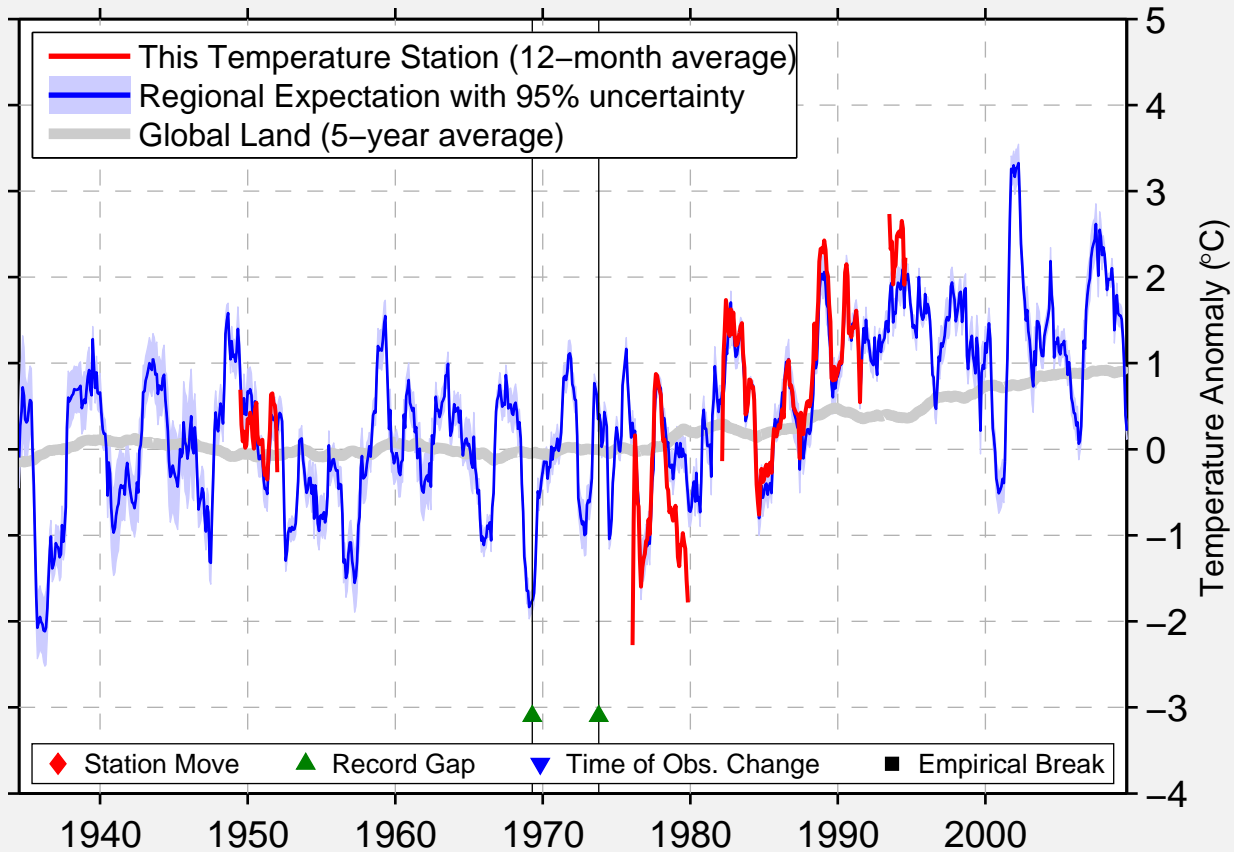

# MOGZON

51.733 N, 112.000 E (Russia)

Data Quality Controlled and Aligned at Breakpoints

Berkeley Earth