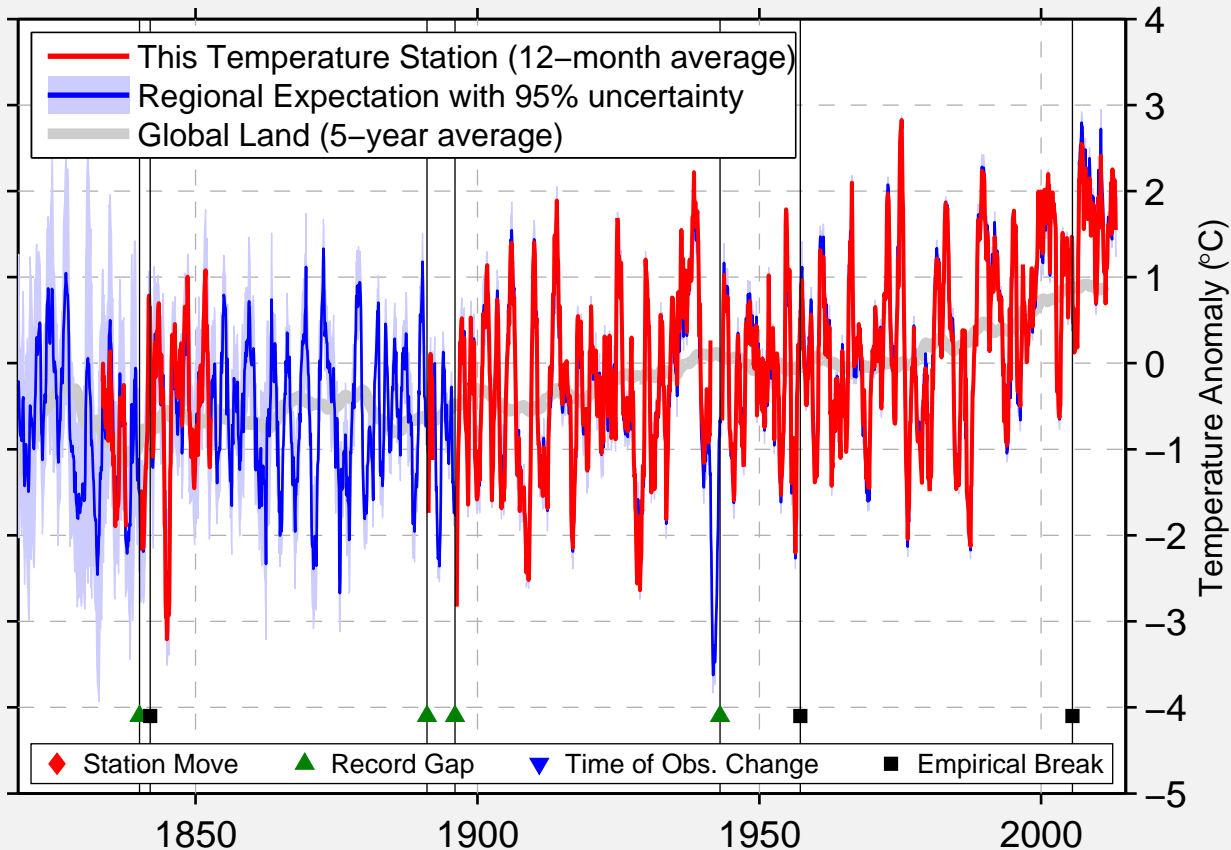

# KURSK U.S.S.R.

51.708 N, 36.200 E (Russia)

Data Quality Controlled and Aligned at Breakpoints

Berkeley Earth