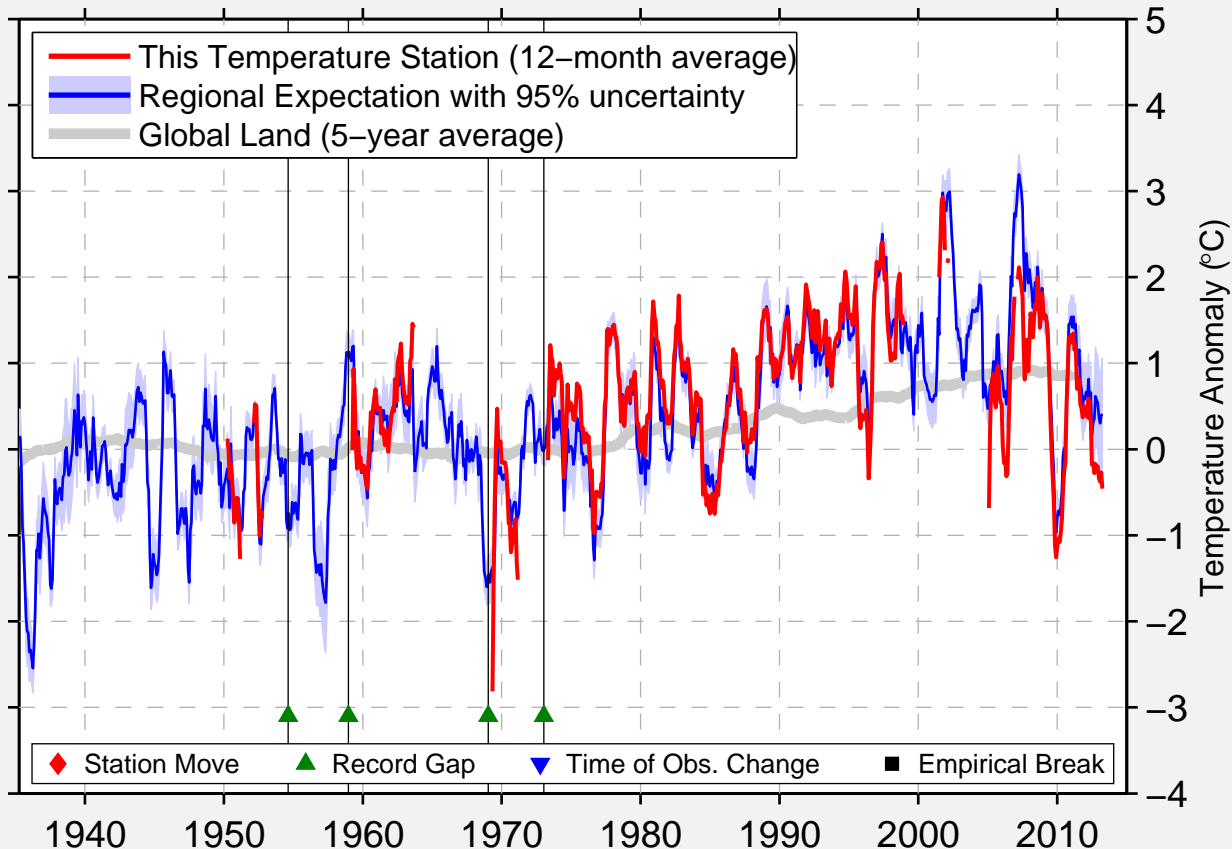

MONDY

51.683 N, 100.983 E (Russia)

Data Quality Controlled and Aligned at Breakpoints

Berkeley Earth