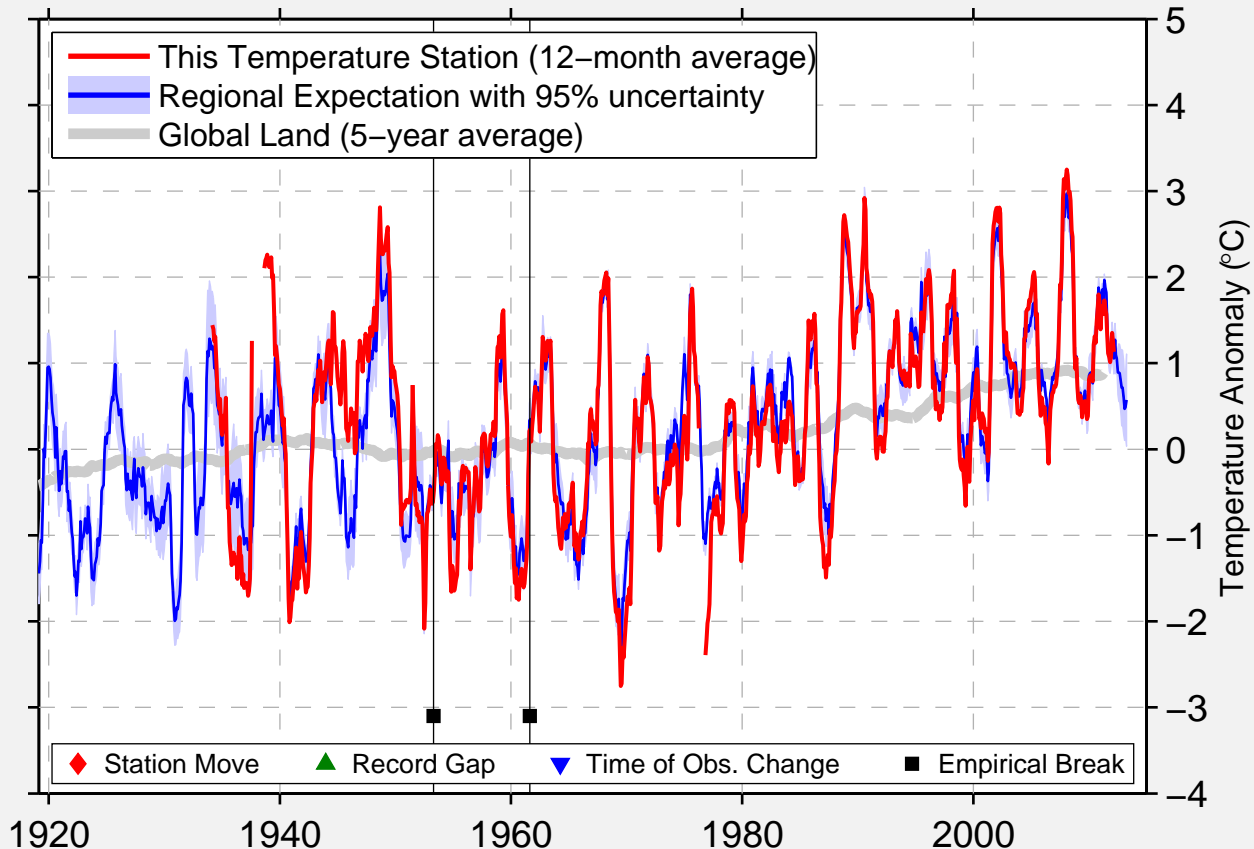

MAZANOVO

51.633 N, 128.817 E (Russia)

Data Quality Controlled and Aligned at Breakpoints

Berkeley Earth