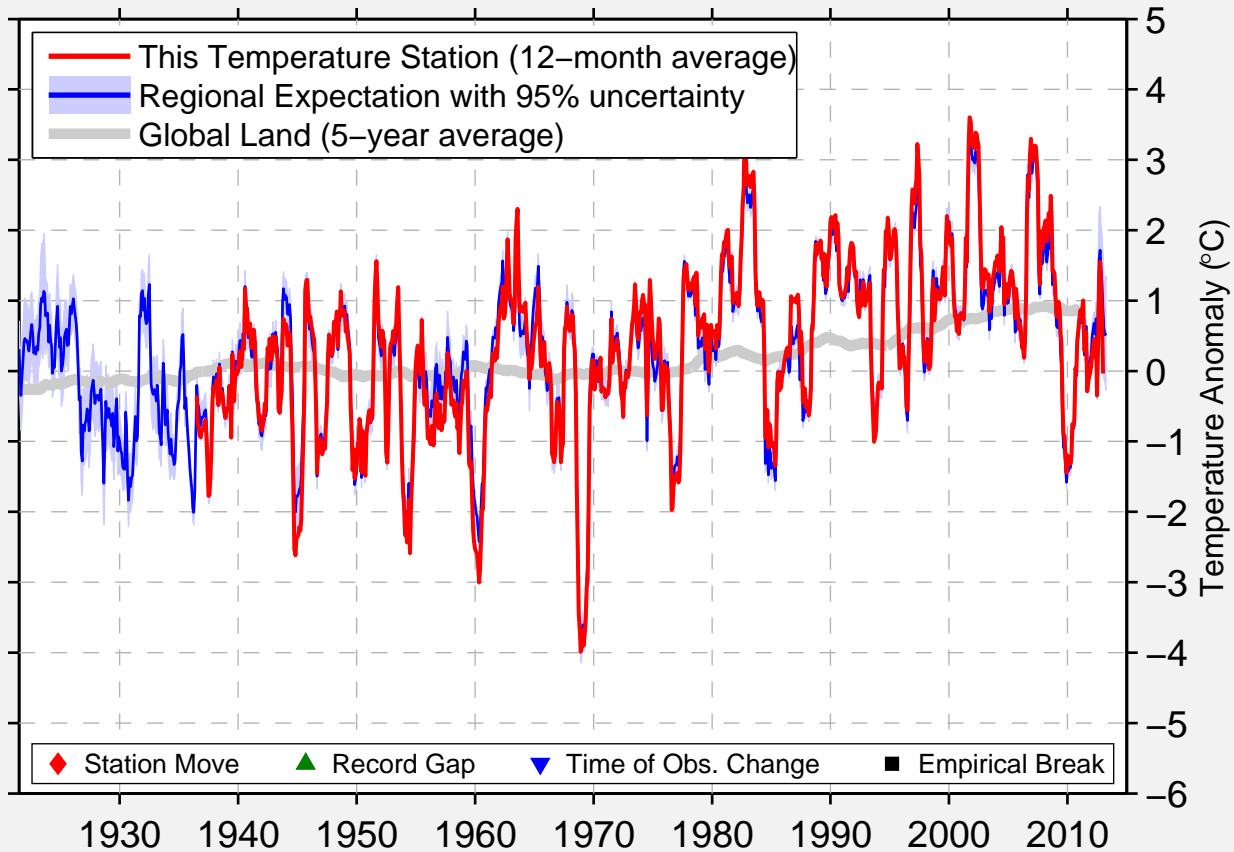

# RUBCOVSK

51.513 N, 81.133 E (Russia)

Data Quality Controlled and Aligned at Breakpoints

Berkeley Earth