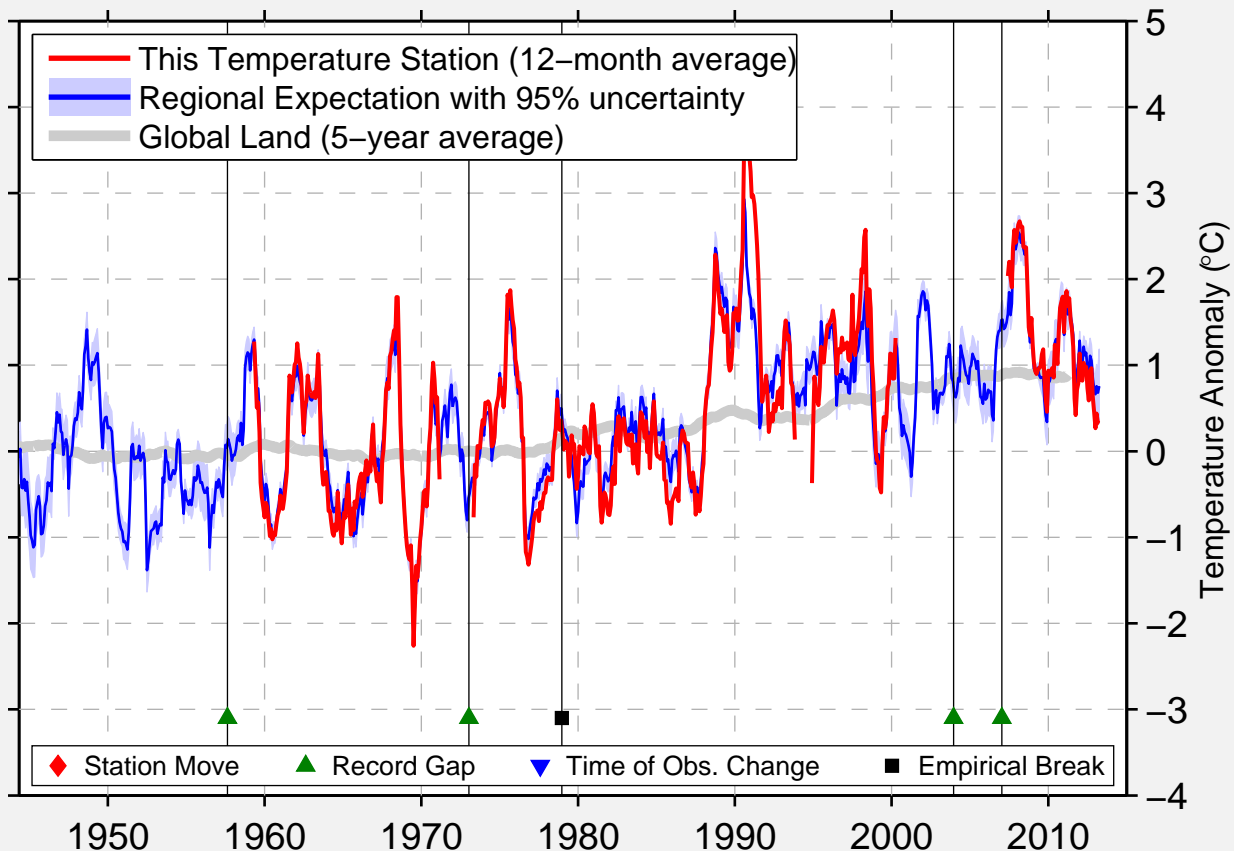

GORIN

51.200 N, 136.800 E (Russia)

Data Quality Controlled and Aligned at Breakpoints

Berkeley Earth