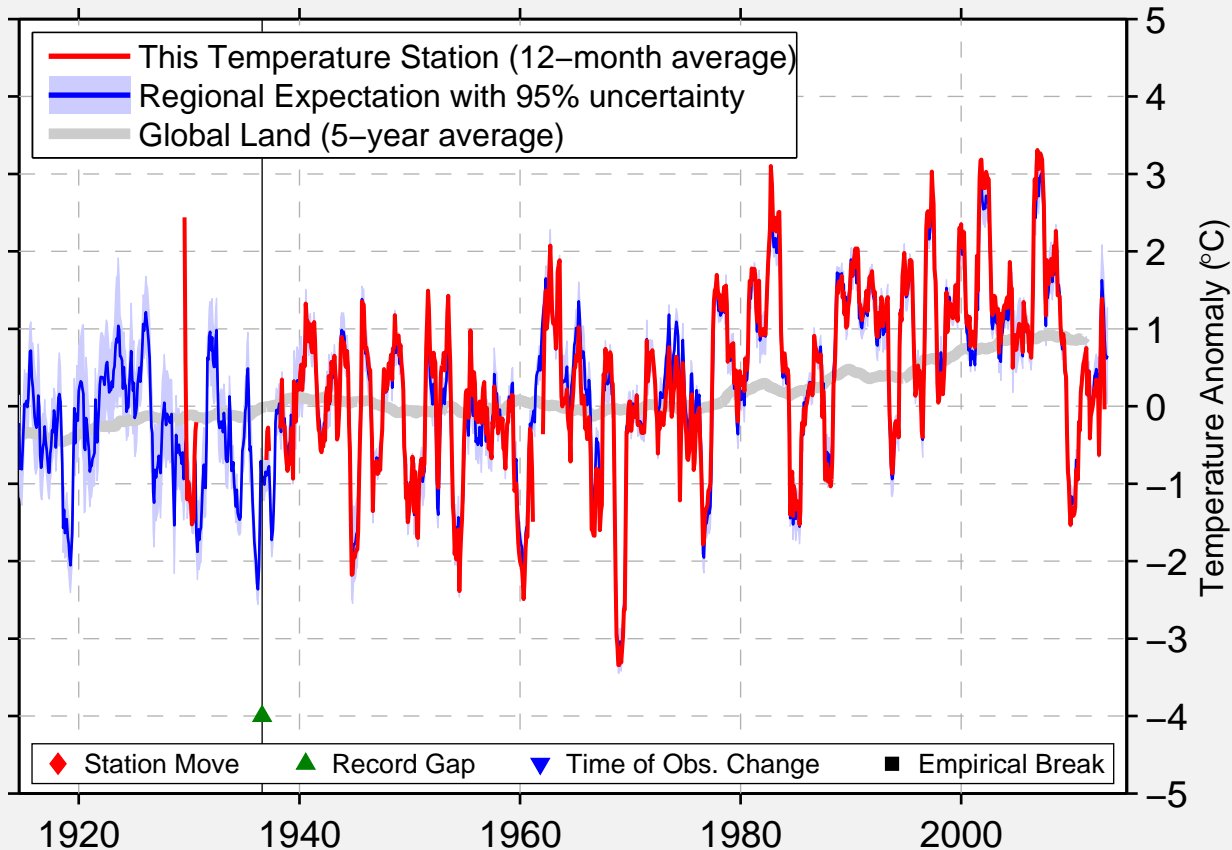

# ZMEINOGORSK

51.154 N, 82.188 E (Russia)

Data Quality Controlled and Aligned at Breakpoints

Berkeley Earth