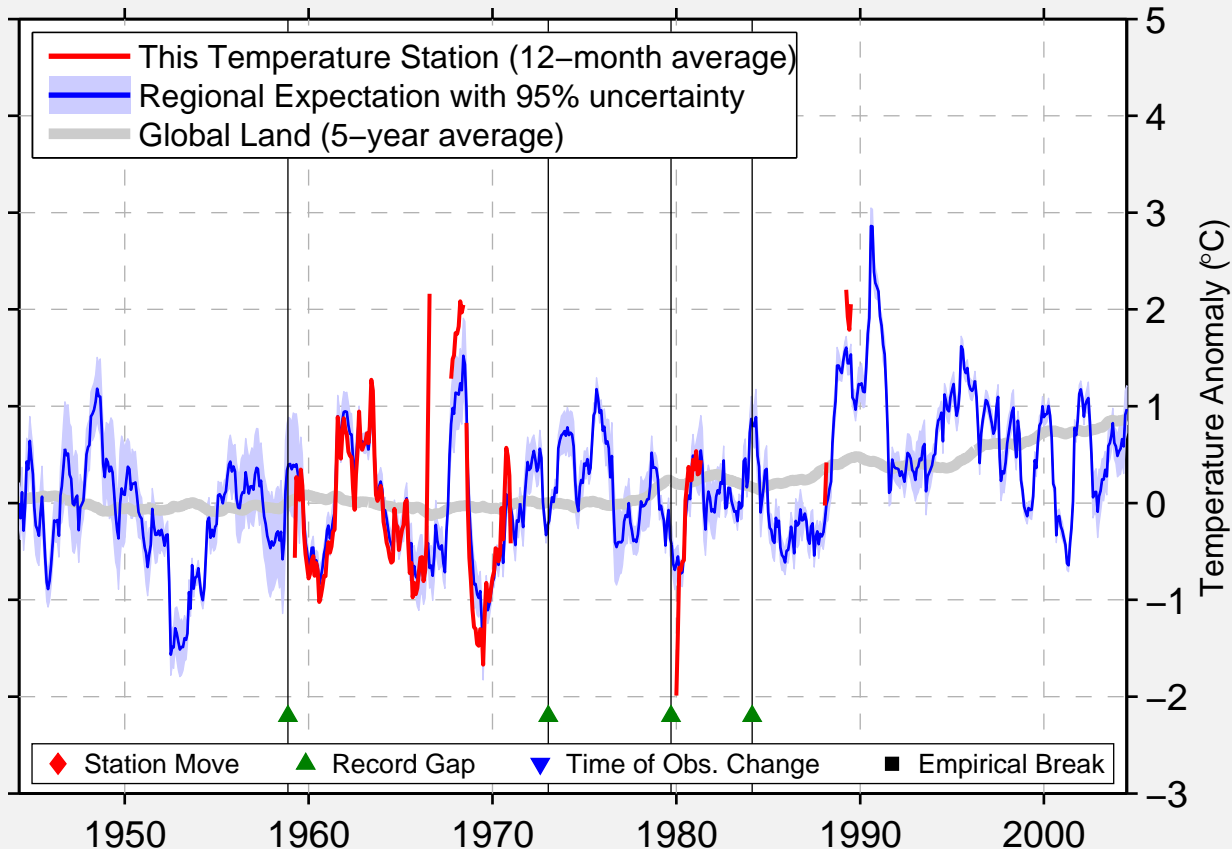

ADO-TYMOVO

51.133 N, 142.667 E (Russia)

Data Quality Controlled and Aligned at Breakpoints

Berkeley Earth