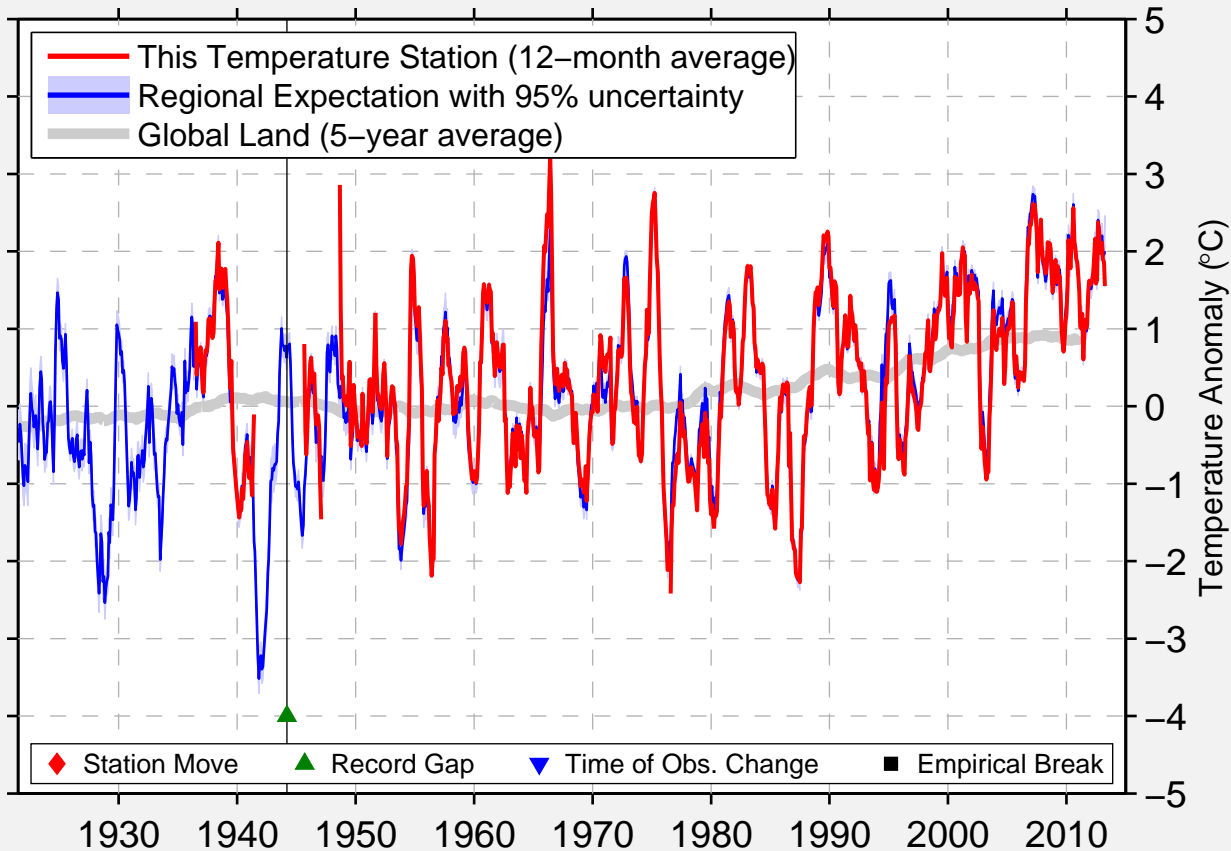

GOTNJA

50.800 N, 35.791 E (Russia)

Data Quality Controlled and Aligned at Breakpoints

Berkeley Earth