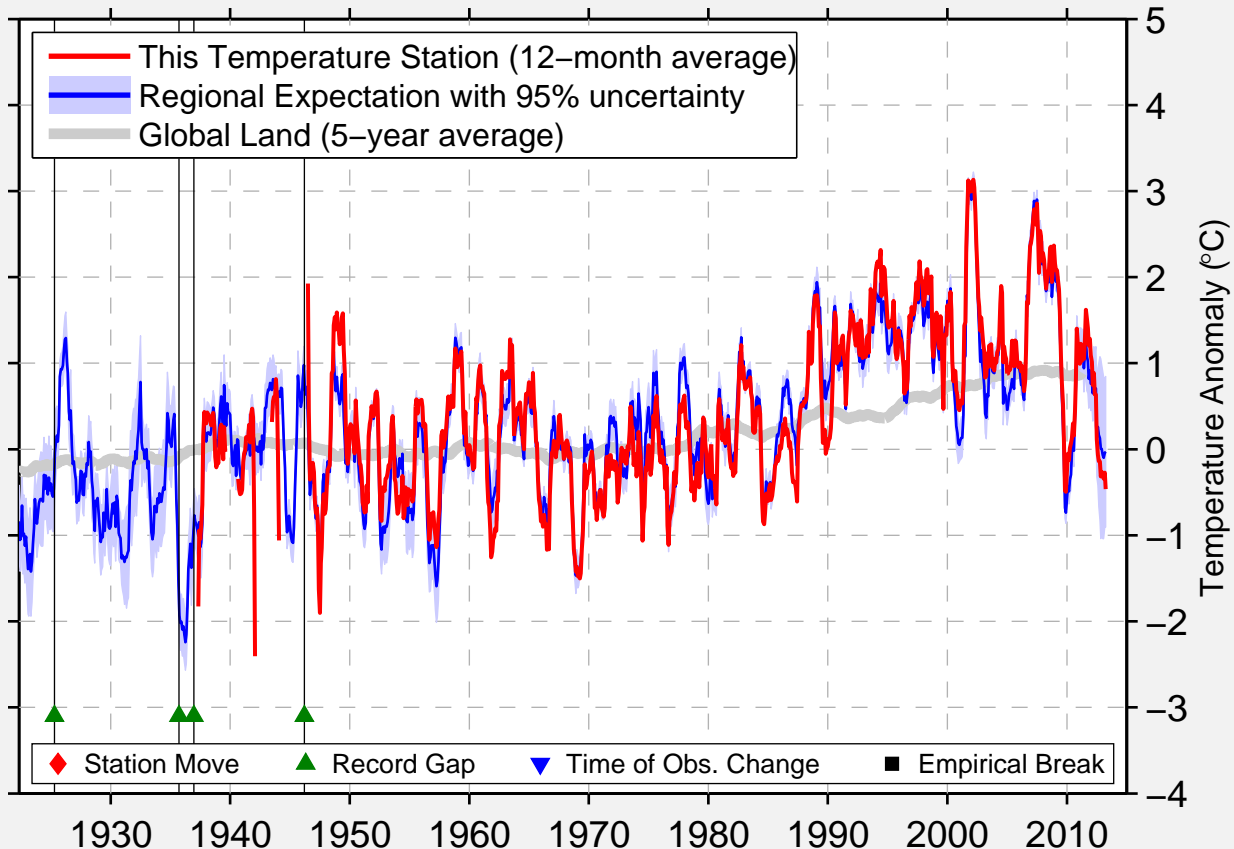

KRASNYJ CHIKOJ

50.367 N, 108.750 E (Russia)

Data Quality Controlled and Aligned at Breakpoints

Berkeley Earth