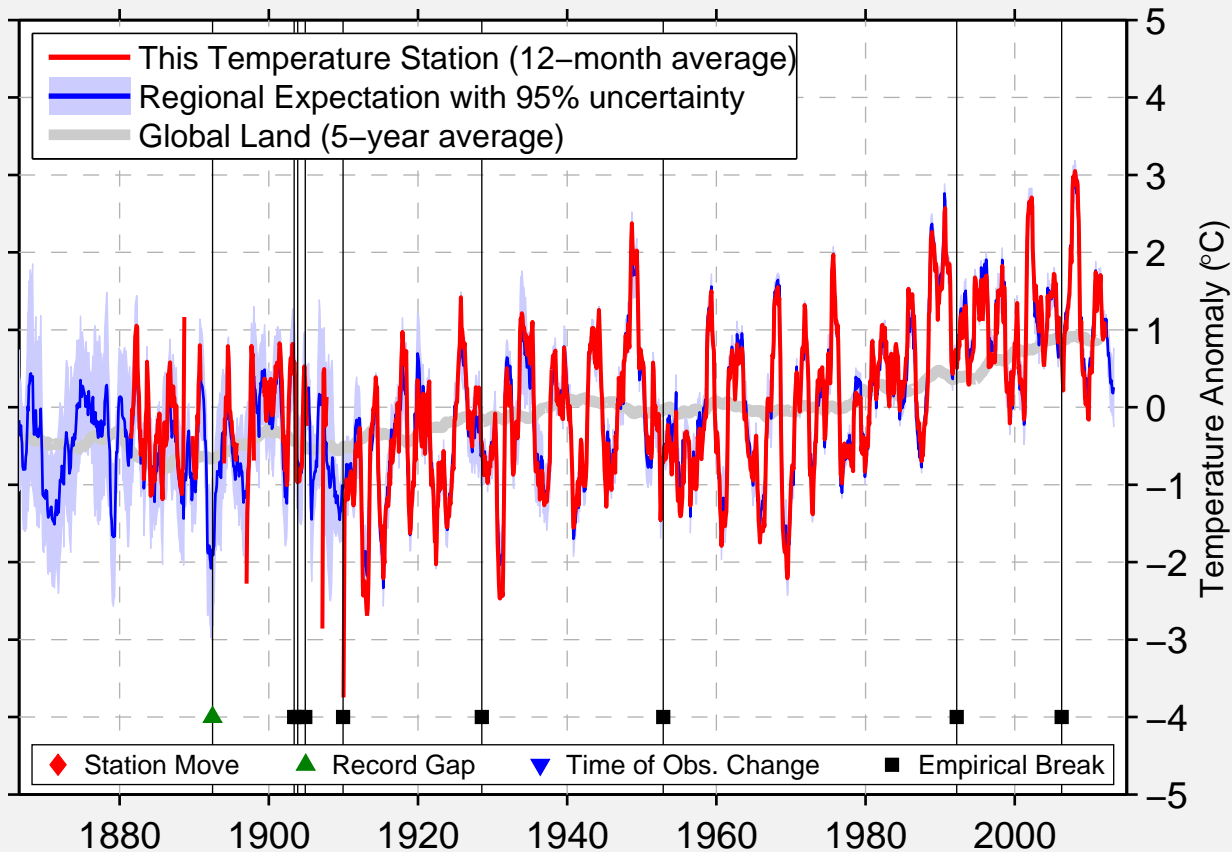

# BLAGOVESHCHENSK

50.266 N, 127.529 E (Russia)

Data Quality Controlled and Aligned at Breakpoints

Berkeley Earth