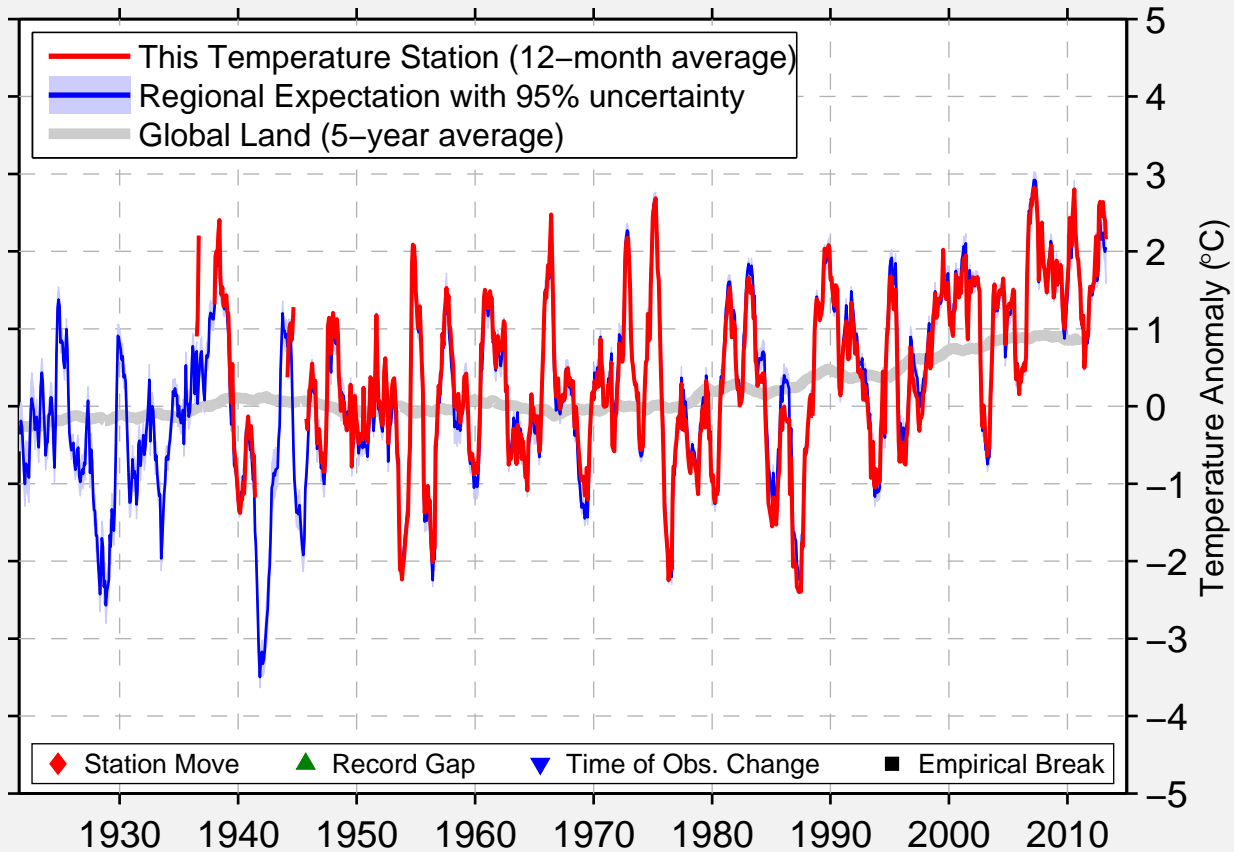

VALUJKI

50.217 N, 38.100 E (Russia)

Data Quality Controlled and Aligned at Breakpoints

Berkeley Earth