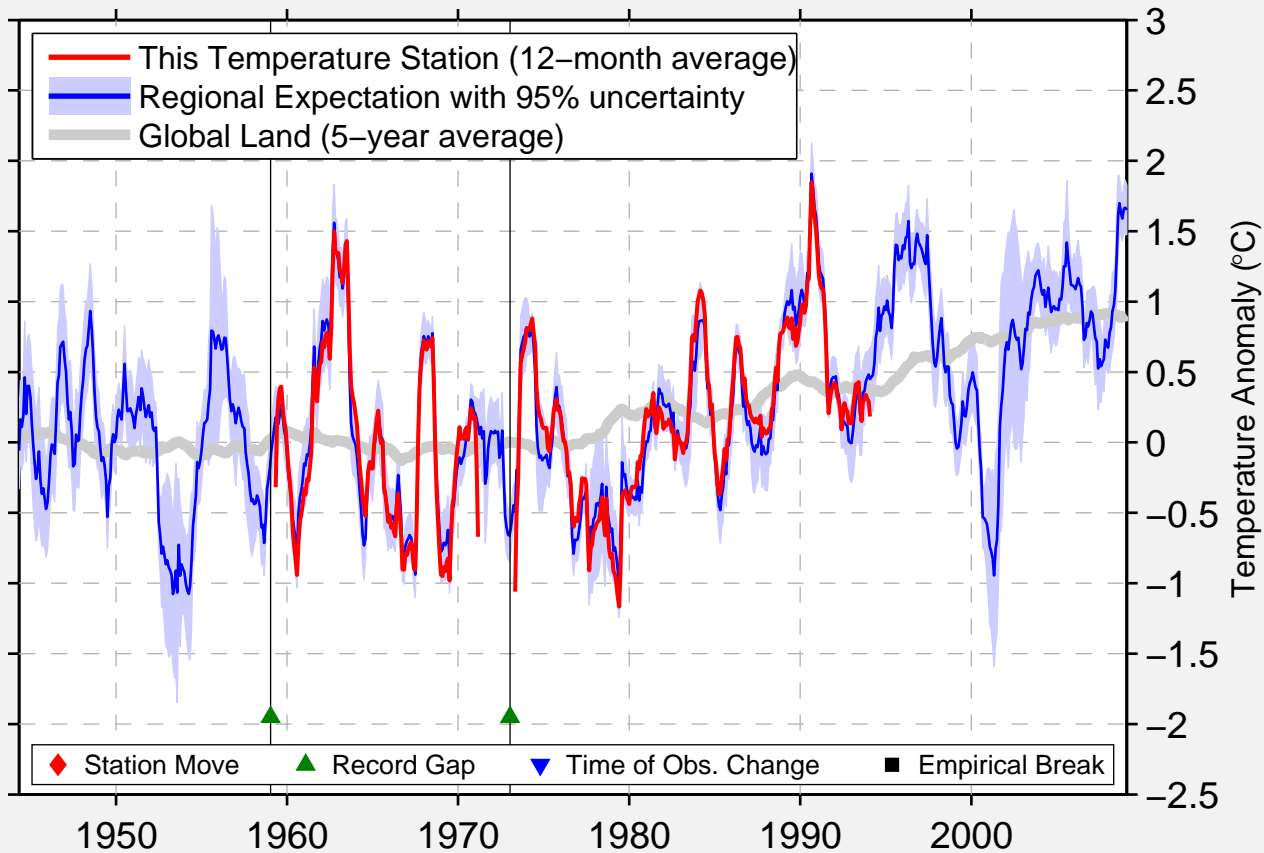

CAPE VASILEVA

50.017 N, 155.400 E (Russia)

Data Quality Controlled and Aligned at Breakpoints

Berkeley Earth