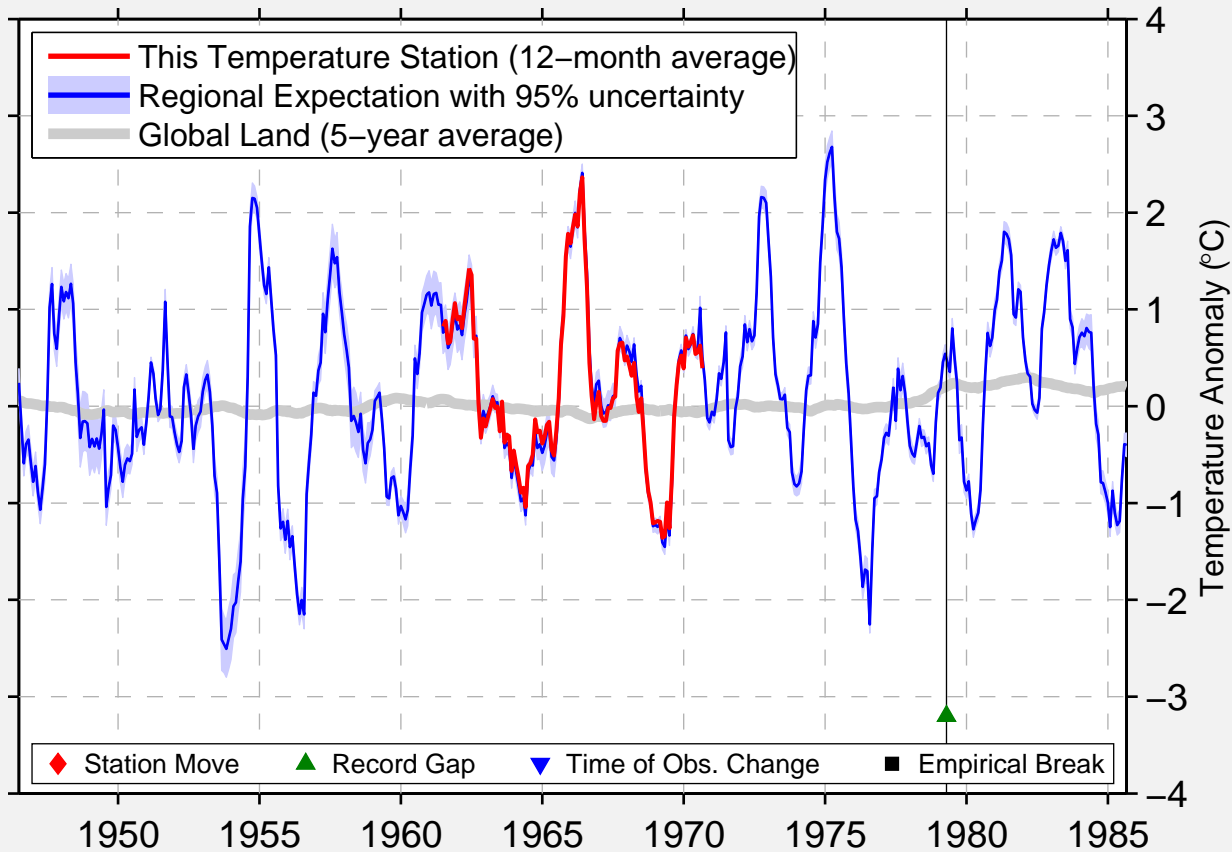

# KAZANSKAJA U.S.S.R.

49.800 N, 41.153 E (Russia)

Data Quality Controlled and Aligned at Breakpoints

Berkeley Earth