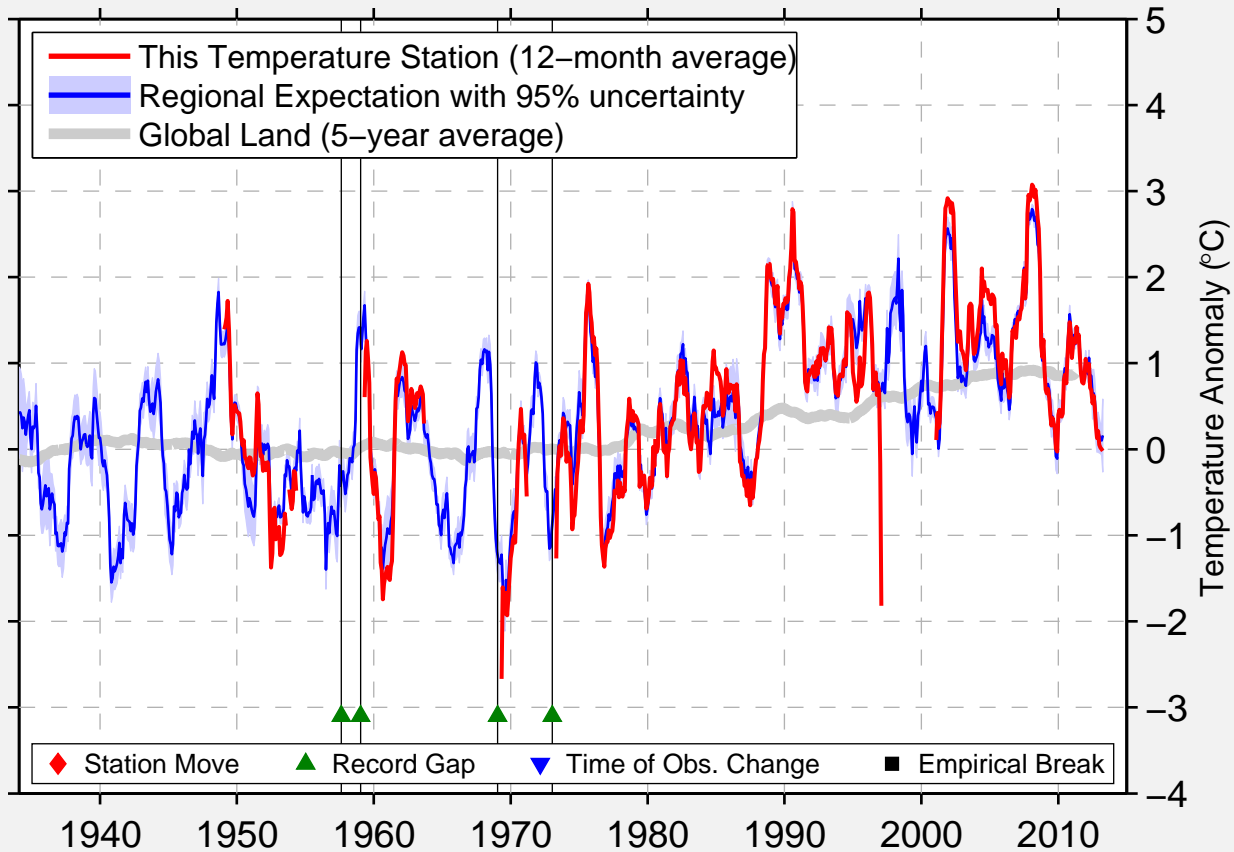

POJARKOVO

49.617 N, 128.650 E (Russia)

Data Quality Controlled and Aligned at Breakpoints

Berkeley Earth