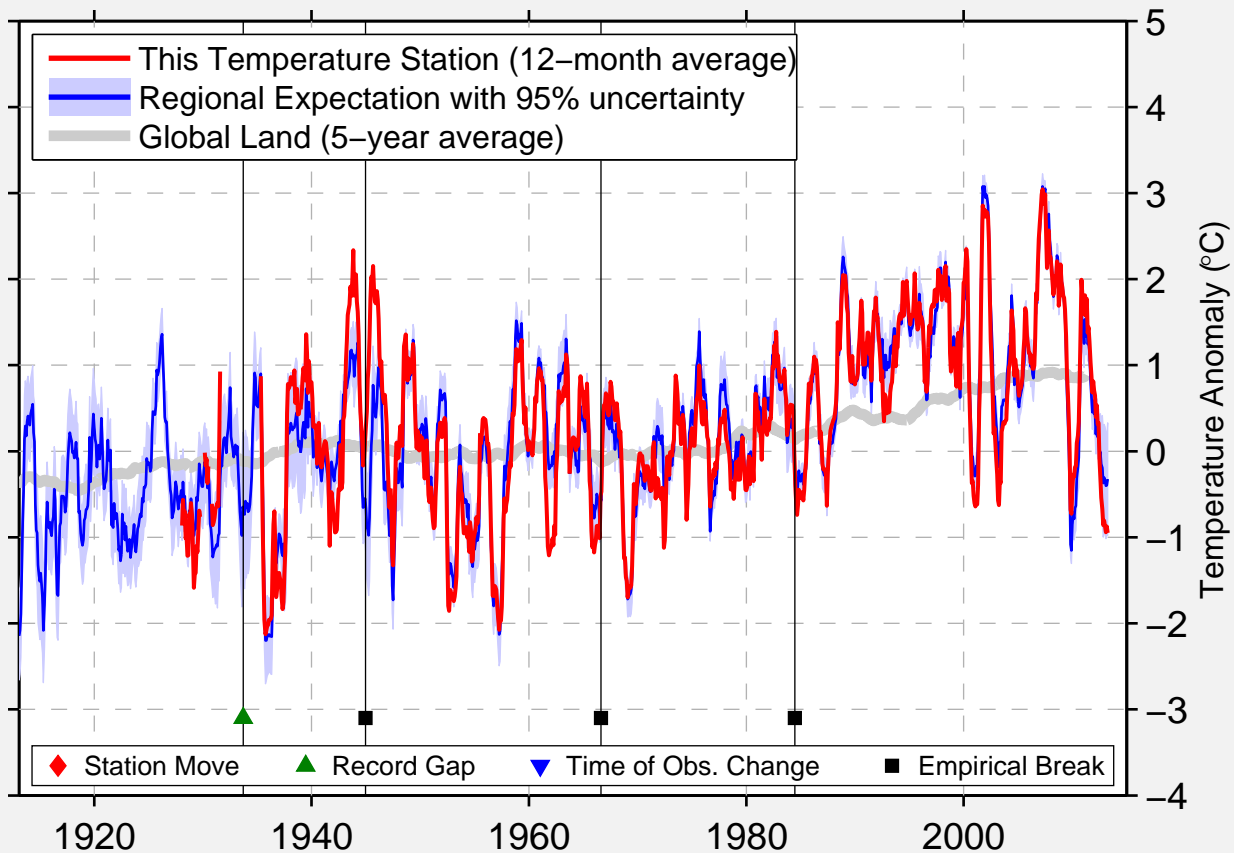

KYRA

49.600 N, 111.883 E (Russia)

Data Quality Controlled and Aligned at Breakpoints

Berkeley Earth