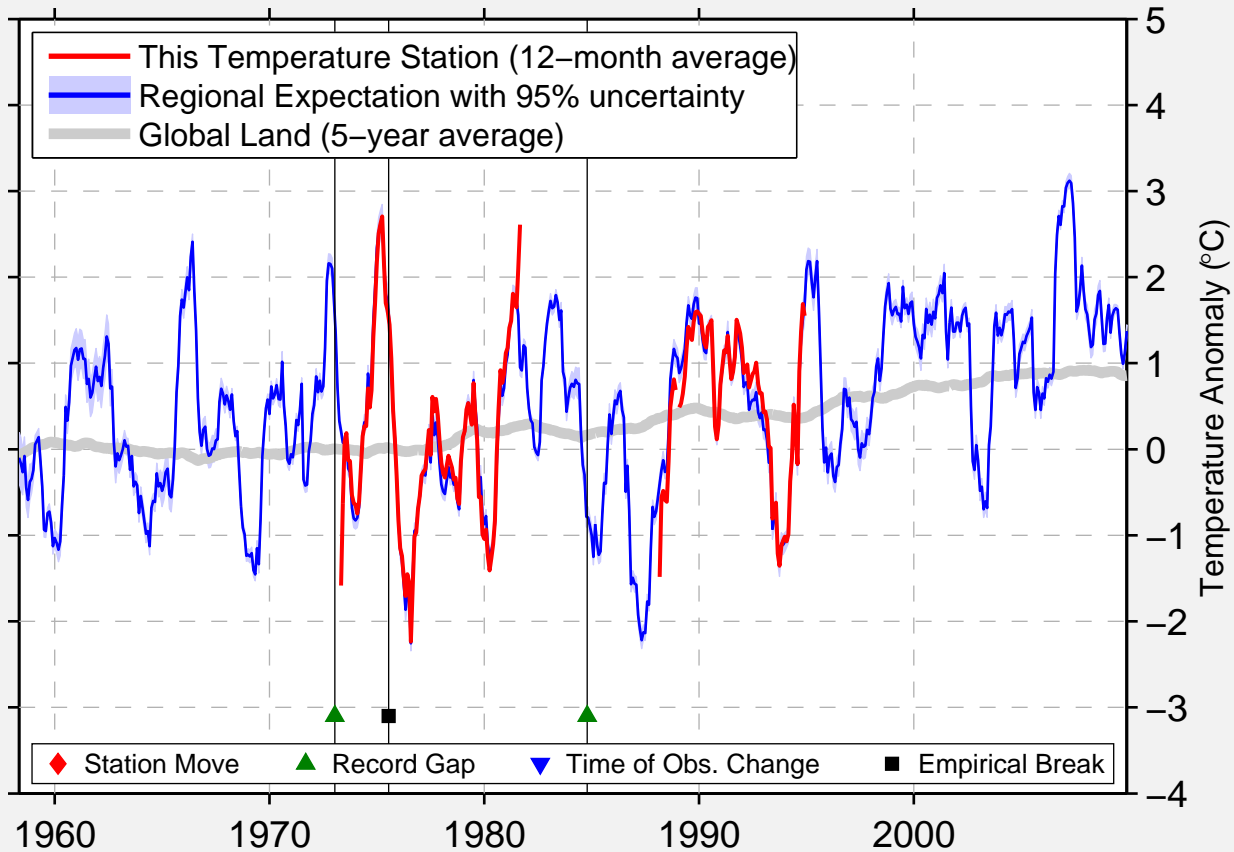

BOKOVSKAJA

49.217 N, 41.833 E (Russia)

Data Quality Controlled and Aligned at Breakpoints

Berkeley Earth