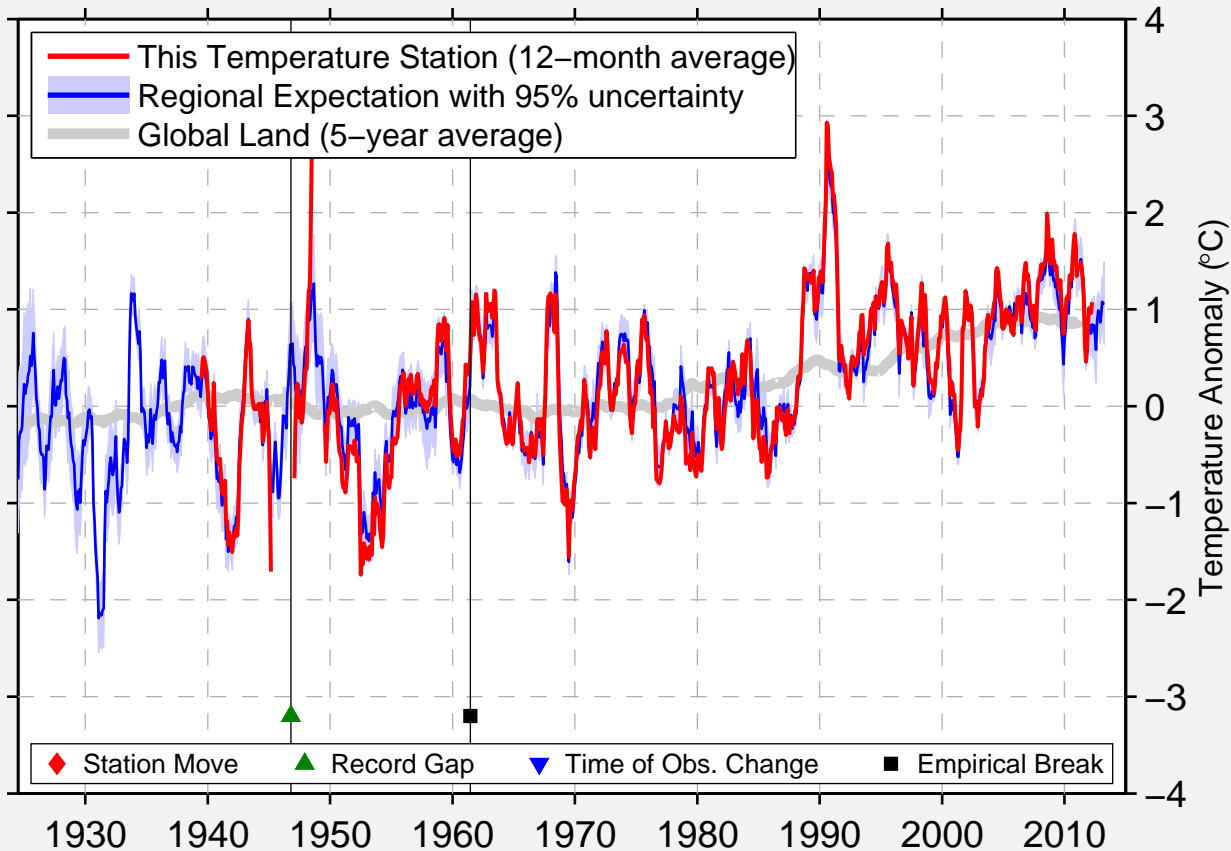

UGLEGORSK

49.067 N, 142.033 E (Russia)

Data Quality Controlled and Aligned at Breakpoints

Berkeley Earth