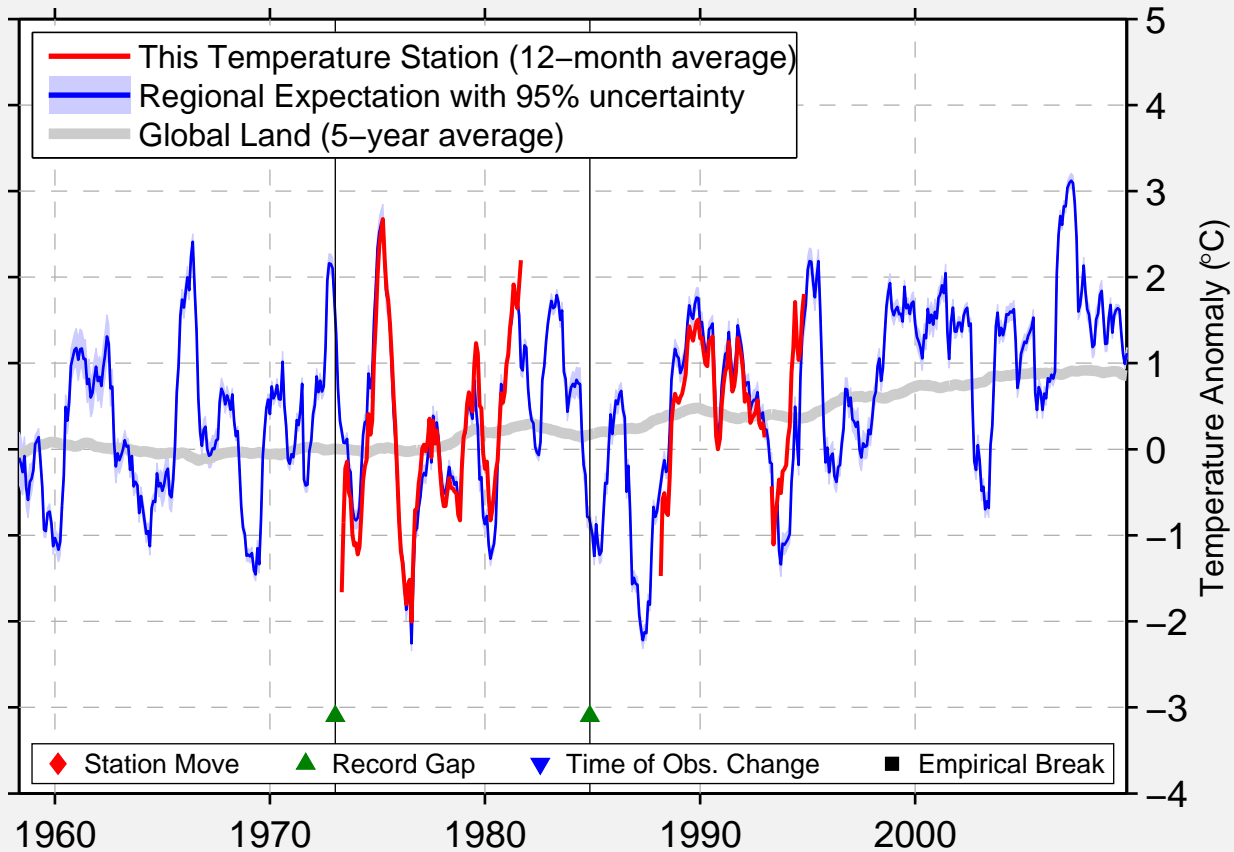

# MILLEROVO

48.900 N, 40.466 E (Russia)

Data Quality Controlled and Aligned at Breakpoints

Berkeley Earth