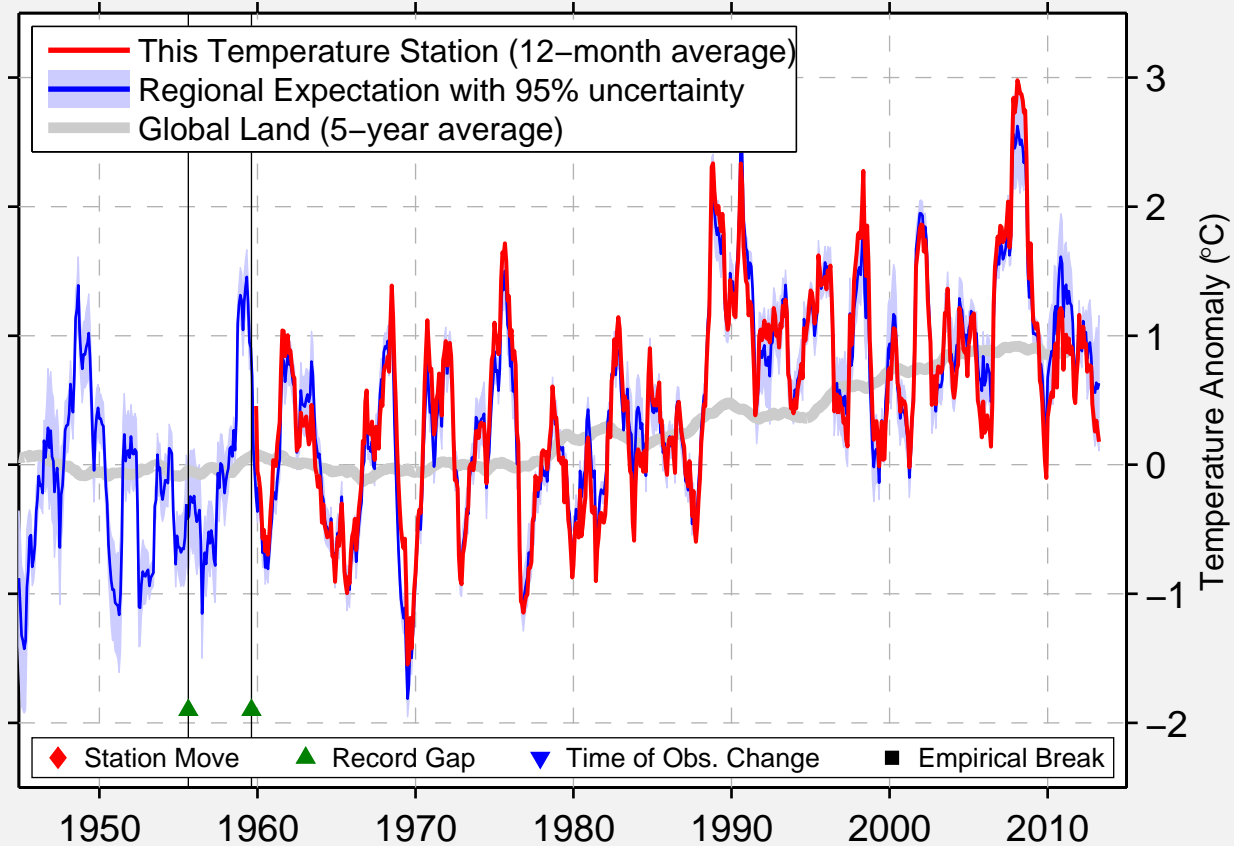

ELABUGA

48.817 N, 135.883 E (Russia)

Data Quality Controlled and Aligned at Breakpoints

Berkeley Earth