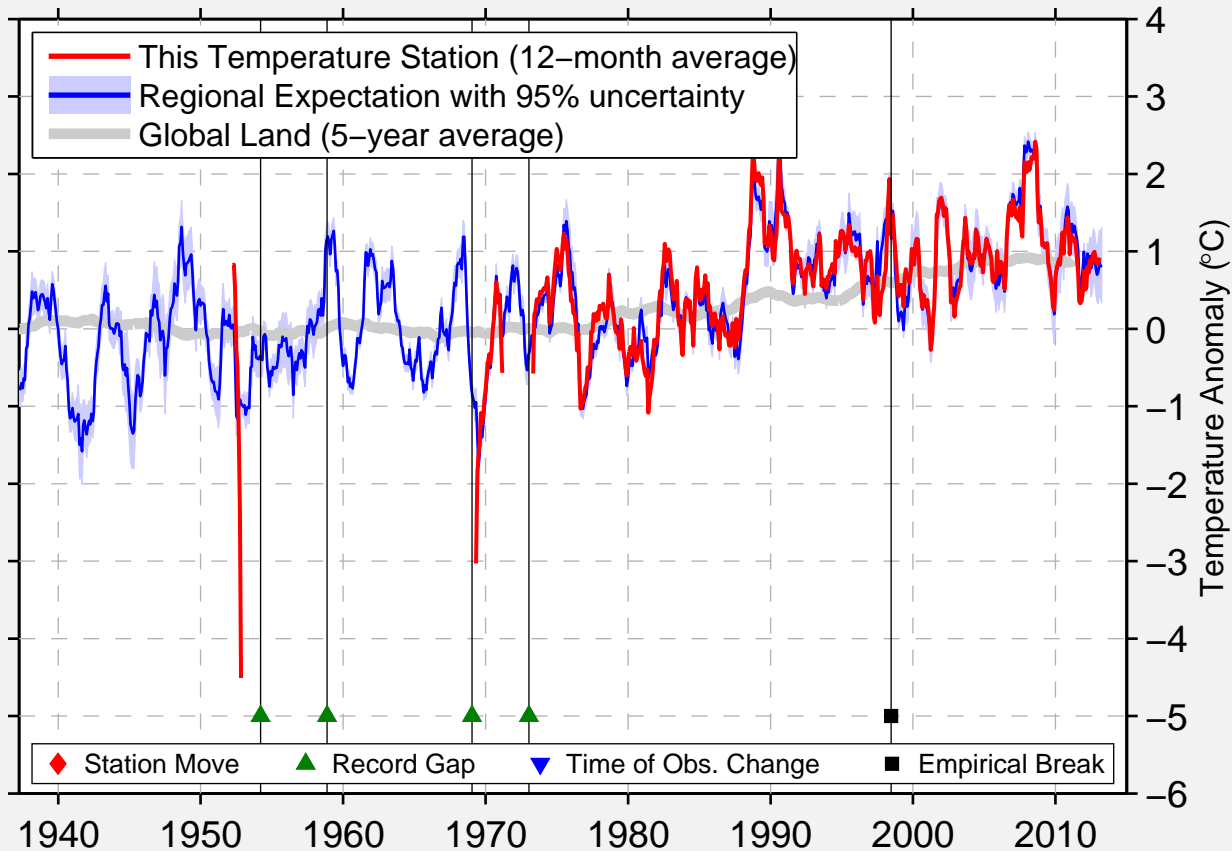

TIVJAKU

48.600 N, 137.050 E (Russia)

Data Quality Controlled and Aligned at Breakpoints

Berkeley Earth