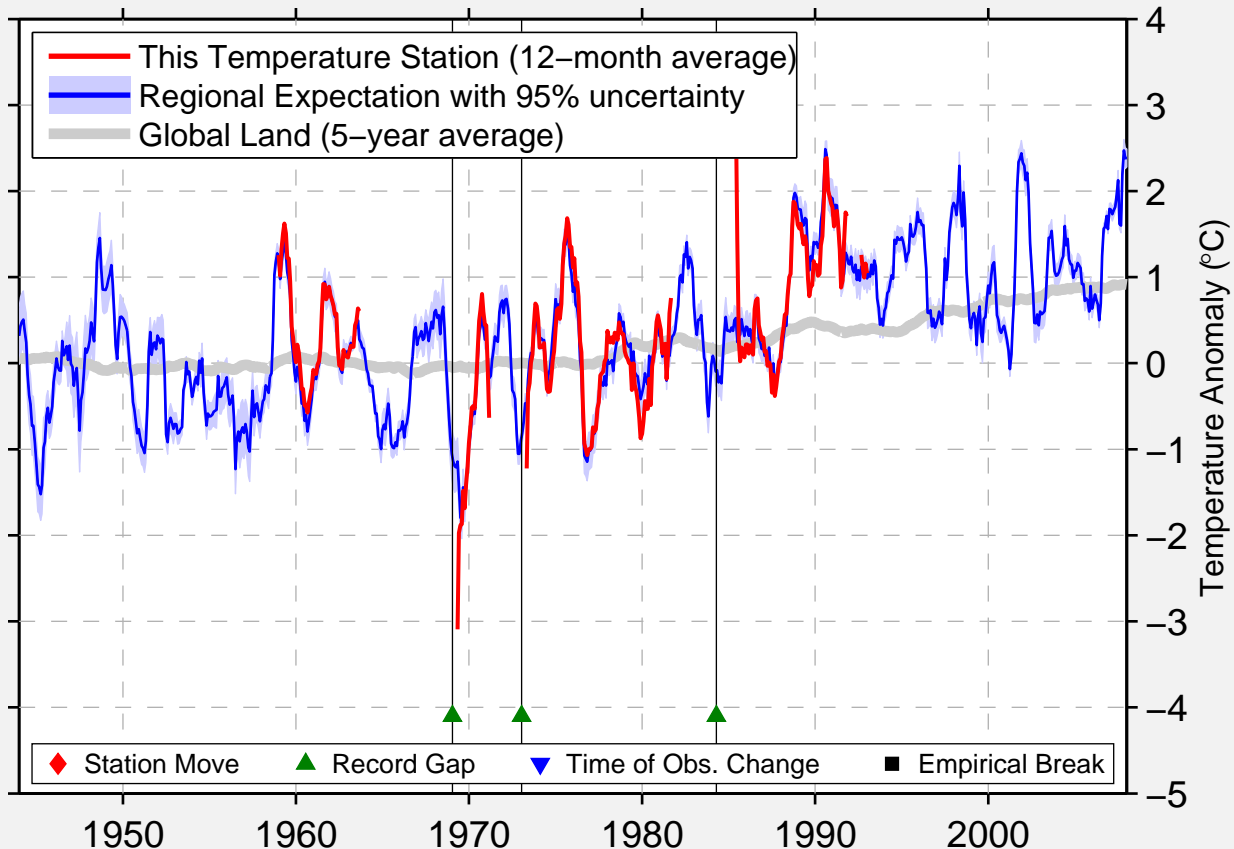

LENINSKOE

47.950 N, 132.617 E (Russia)

Data Quality Controlled and Aligned at Breakpoints

Berkeley Earth