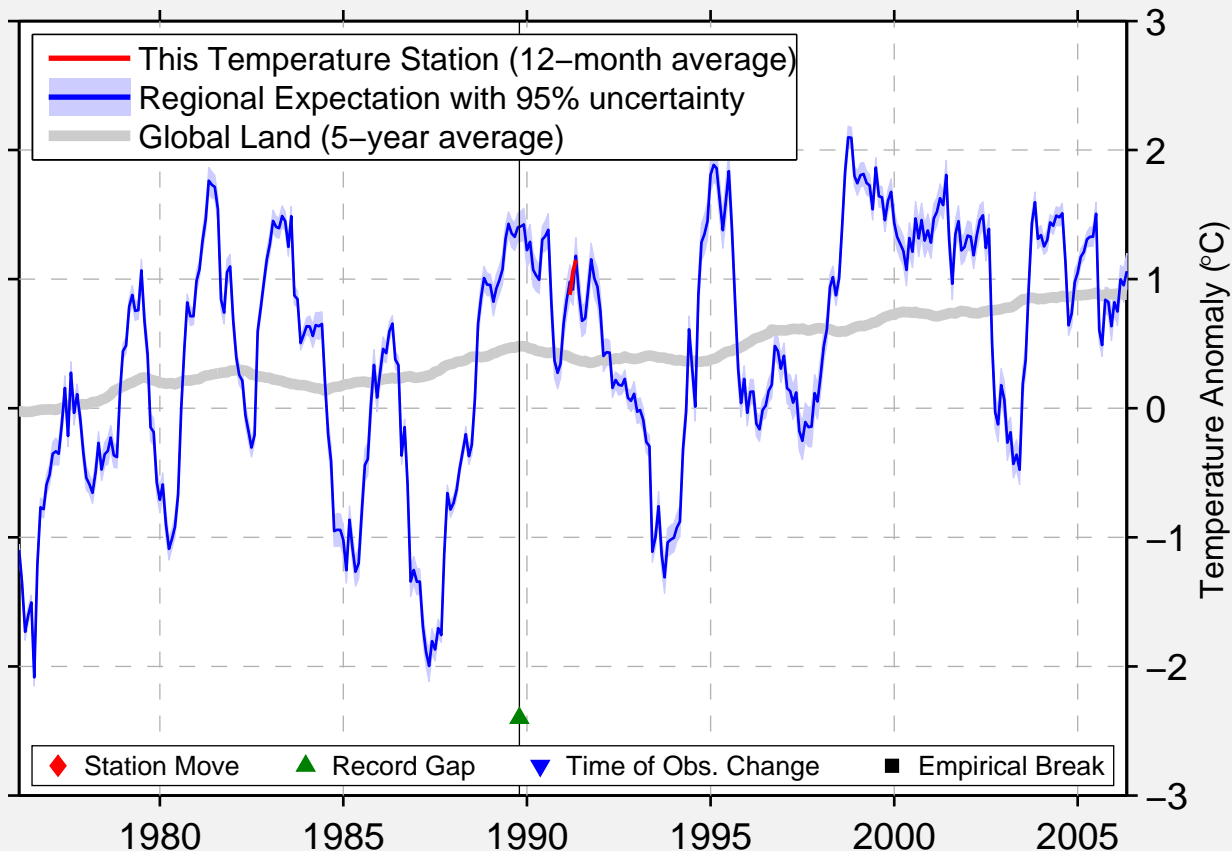

PROLETARSKAYA

46.700 N, 41.733 E (Russia)

Data Quality Controlled and Aligned at Breakpoints

Berkeley Earth