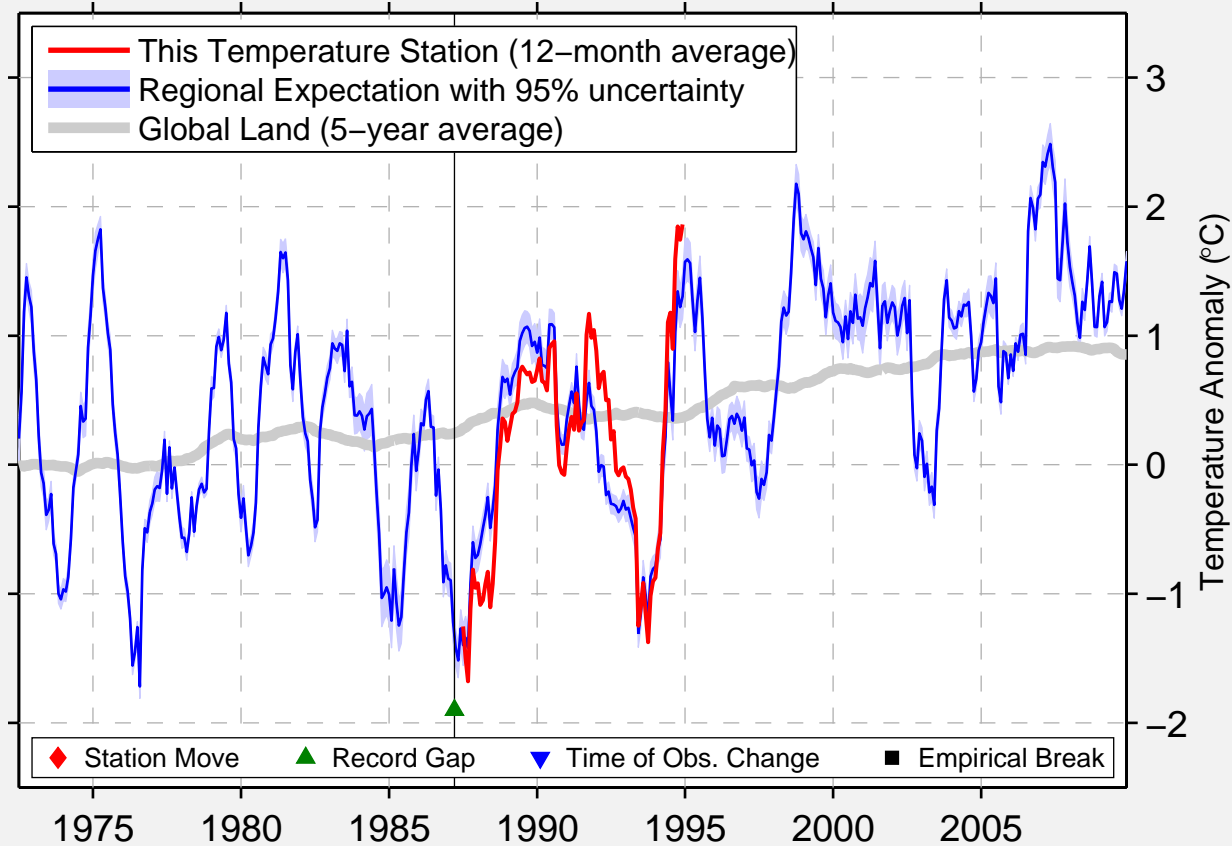

KUSCEVSKAJA

46.533 N, 39.617 E (Russia)

Data Quality Controlled and Aligned at Breakpoints

Berkeley Earth