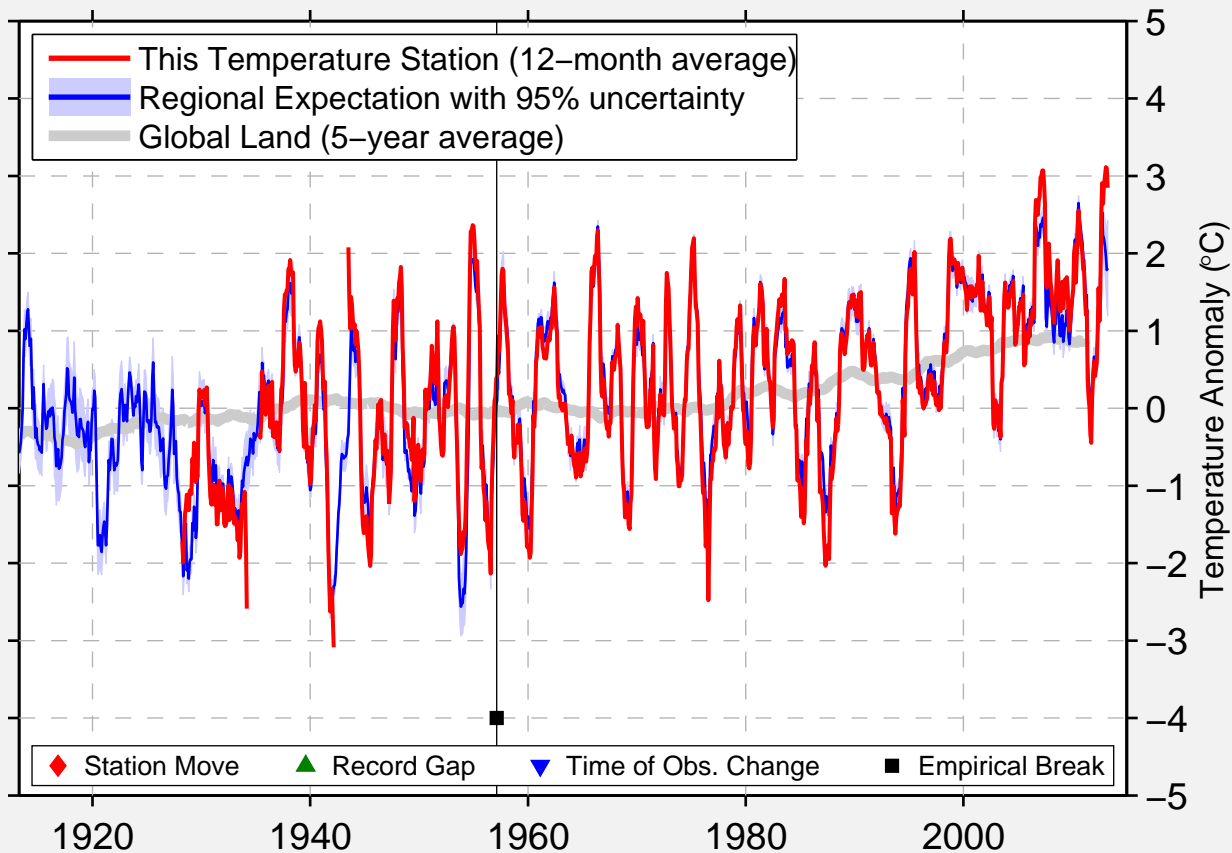

ELISTA

46.337 N, 44.259 E (Russia)

Data Quality Controlled and Aligned at Breakpoints

Berkeley Earth