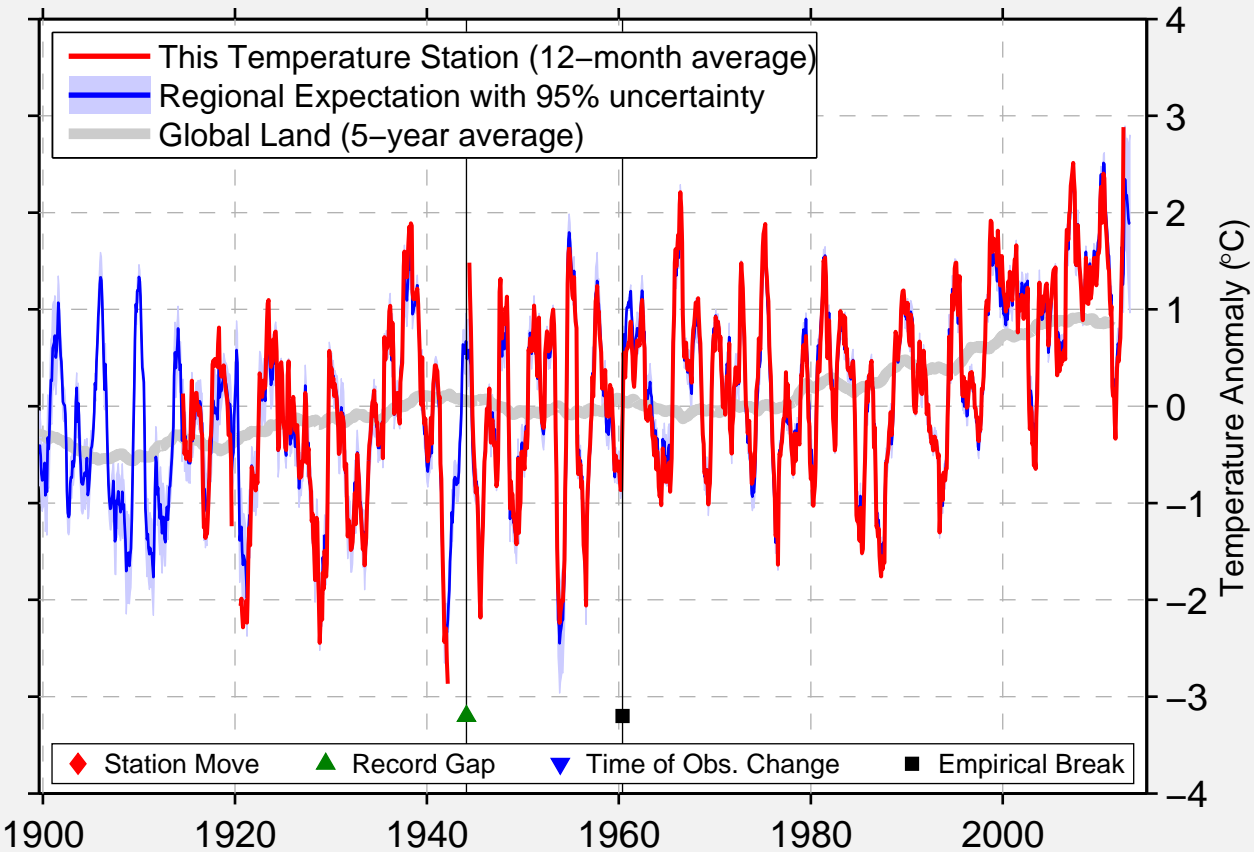

# PRIMORSKO-AHTARSK

46.033 N, 38.150 E (Russia)

1900 1920 1940 1960 1980 2000  
Data Quality Controlled and Aligned at Breakpoints

Berkeley Earth