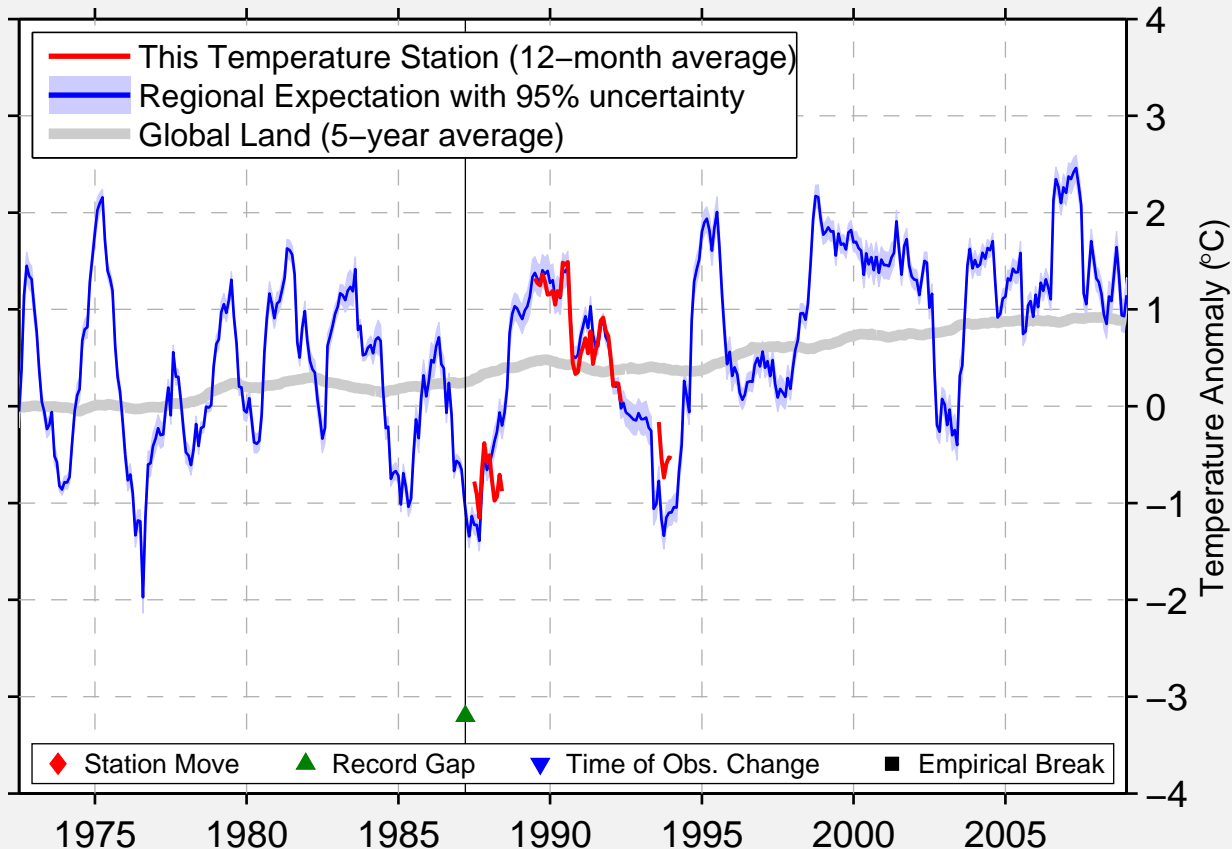

# ARZGIR

45.400 N, 44.200 E (Russia)

Data Quality Controlled and Aligned at Breakpoints

Berkeley Earth