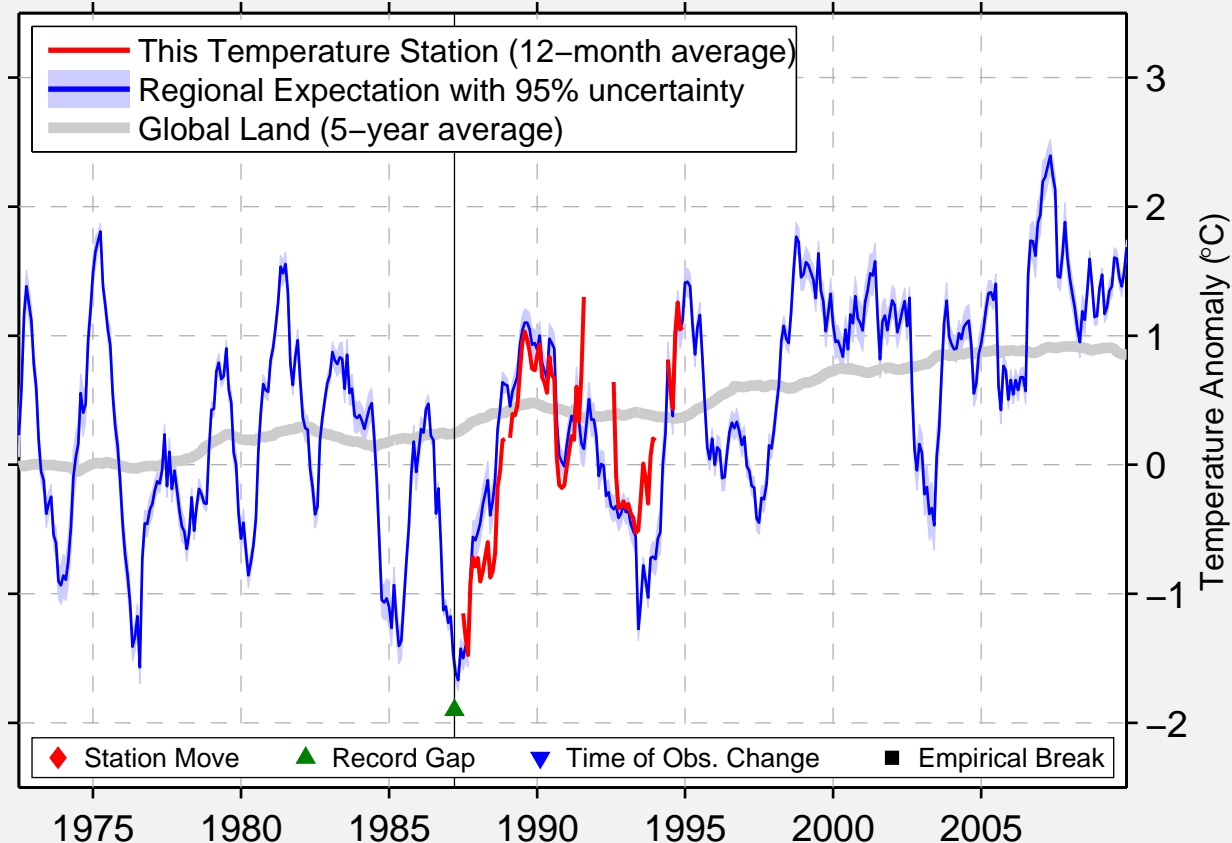

SLAVJANSK-NA-KUBANI

45.283 N, 38.117 E (Russia)

Data Quality Controlled and Aligned at Breakpoints

Berkeley Earth