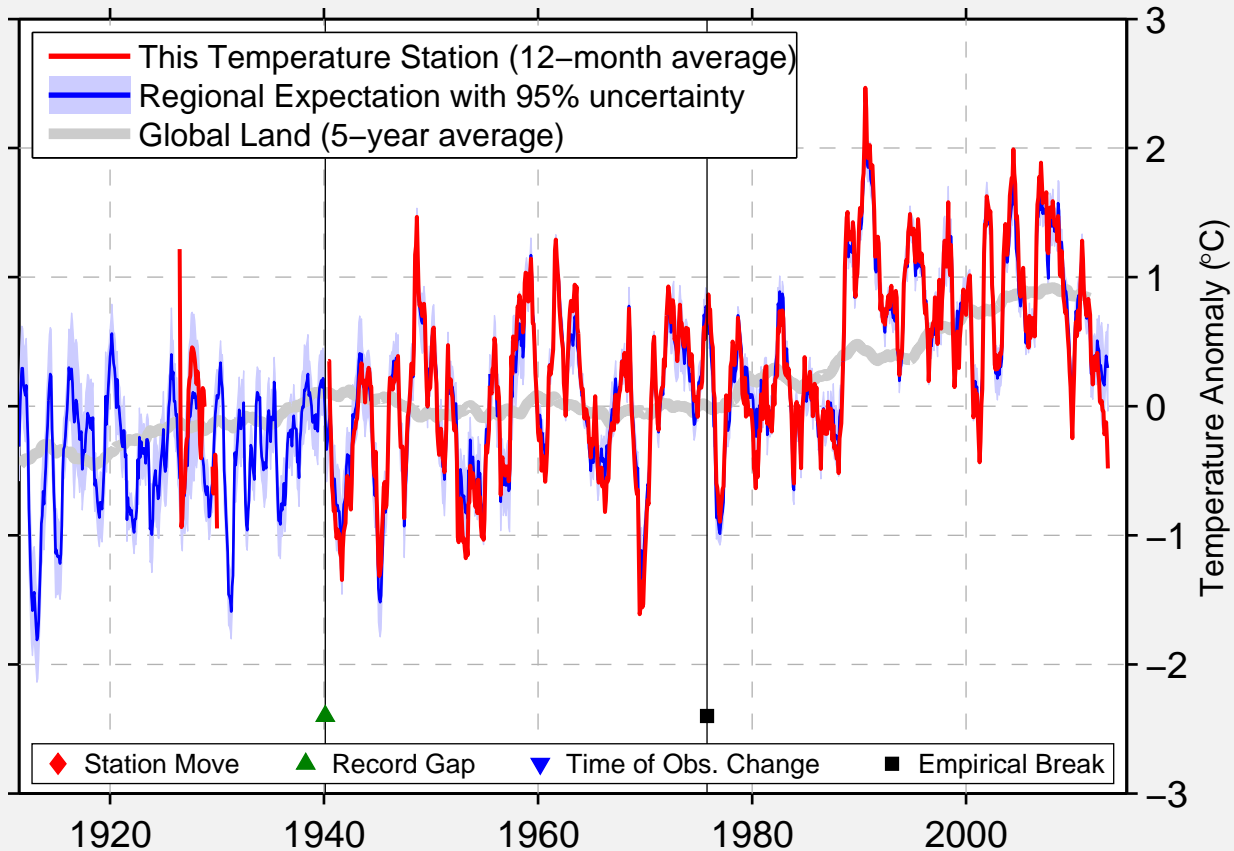

TERNEY FORMER

45.000 N, 136.646 E (Russia)

Data Quality Controlled and Aligned at Breakpoints

Berkeley Earth