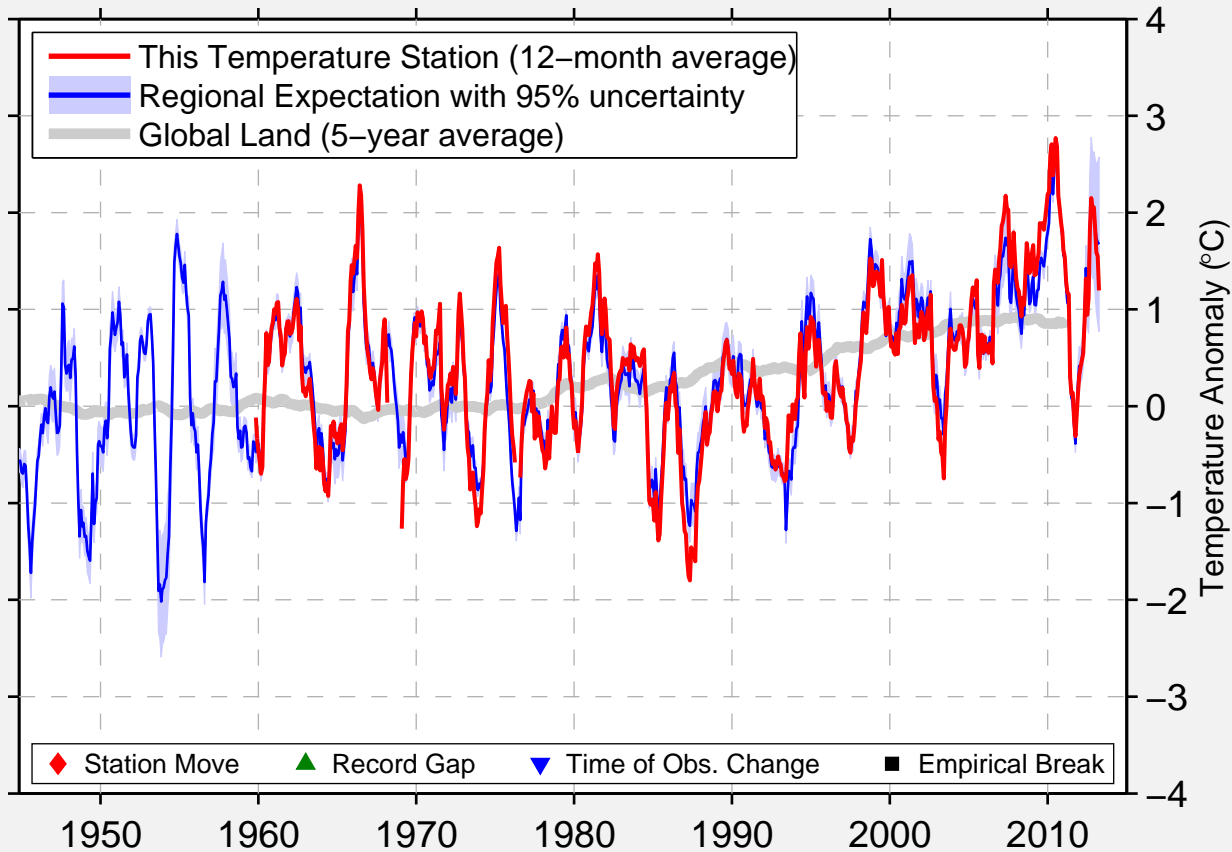

ANAPA

44.883 N, 37.283 E (Russia)

Data Quality Controlled and Aligned at Breakpoints

Berkeley Earth