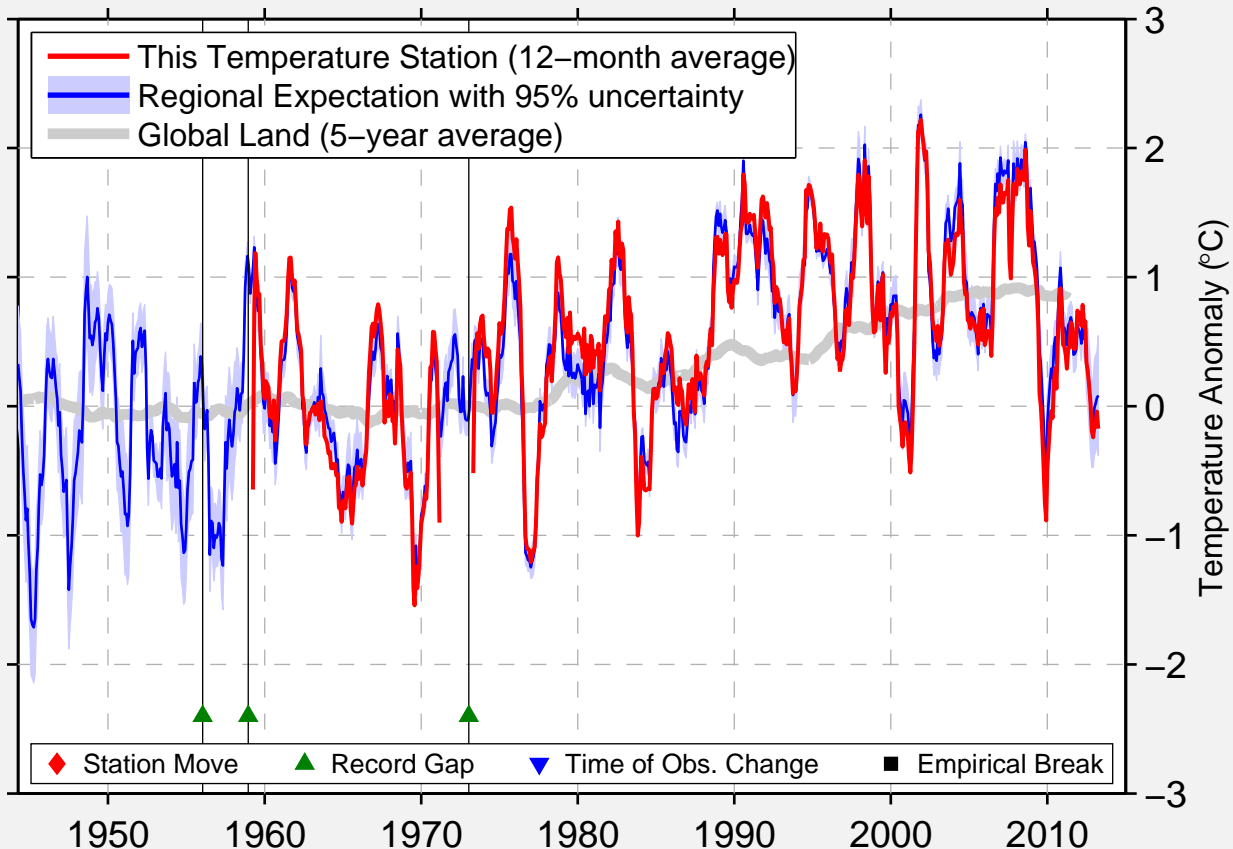

# ASTRAHANKA

44.717 N, 132.067 E (Russia)

Data Quality Controlled and Aligned at Breakpoints

Berkeley Earth