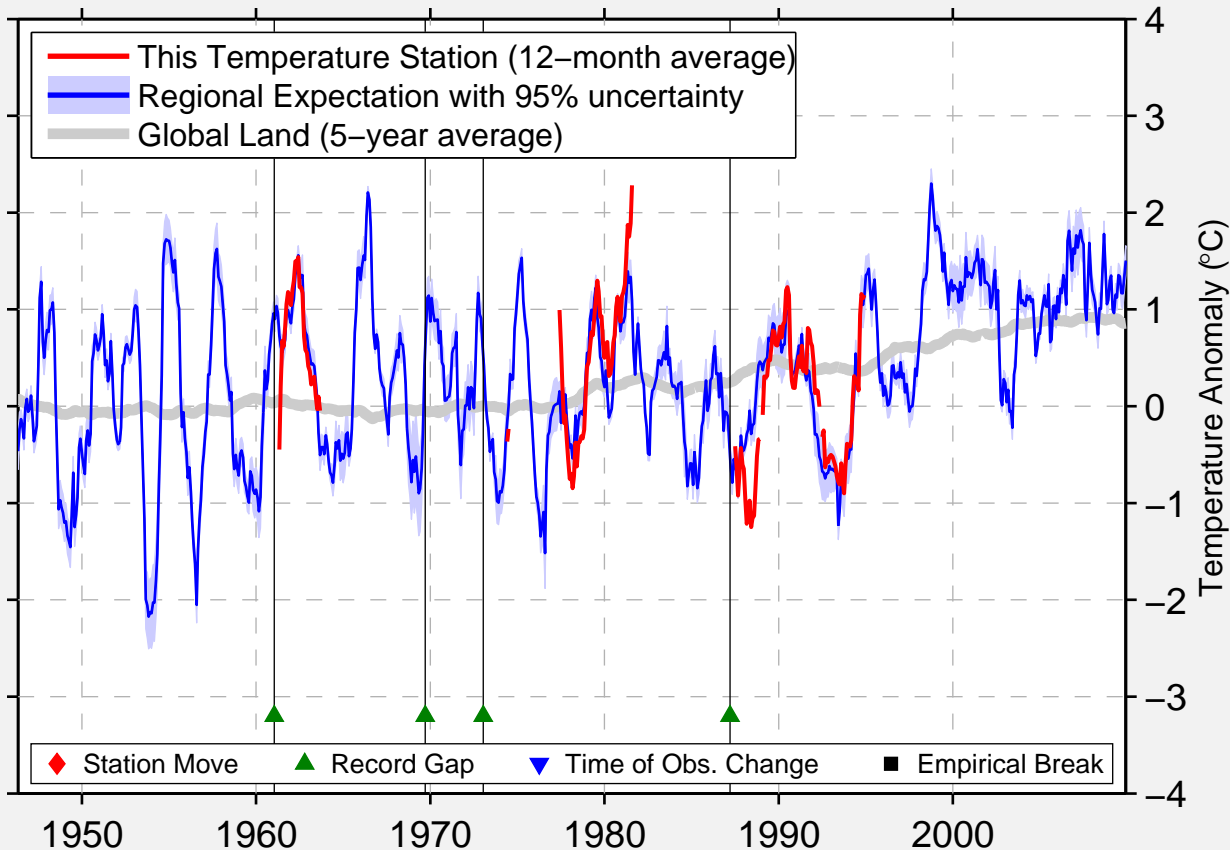

NEVINNOMYSSK

44.633 N, 41.967 E (Russia)

Data Quality Controlled and Aligned at Breakpoints

Berkeley Earth