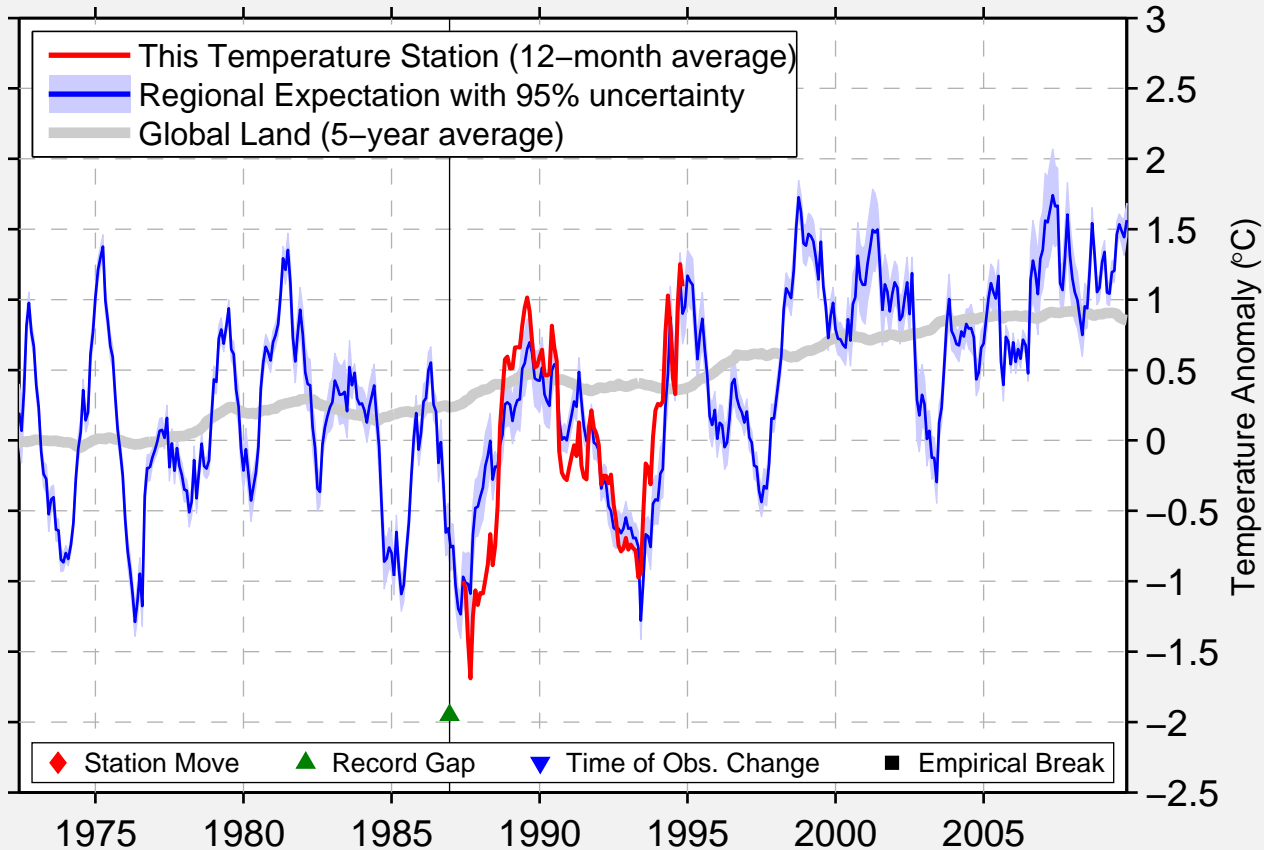

GORJACIJ KLJUC

44.633 N, 39.100 E (Russia)

Data Quality Controlled and Aligned at Breakpoints

Berkeley Earth