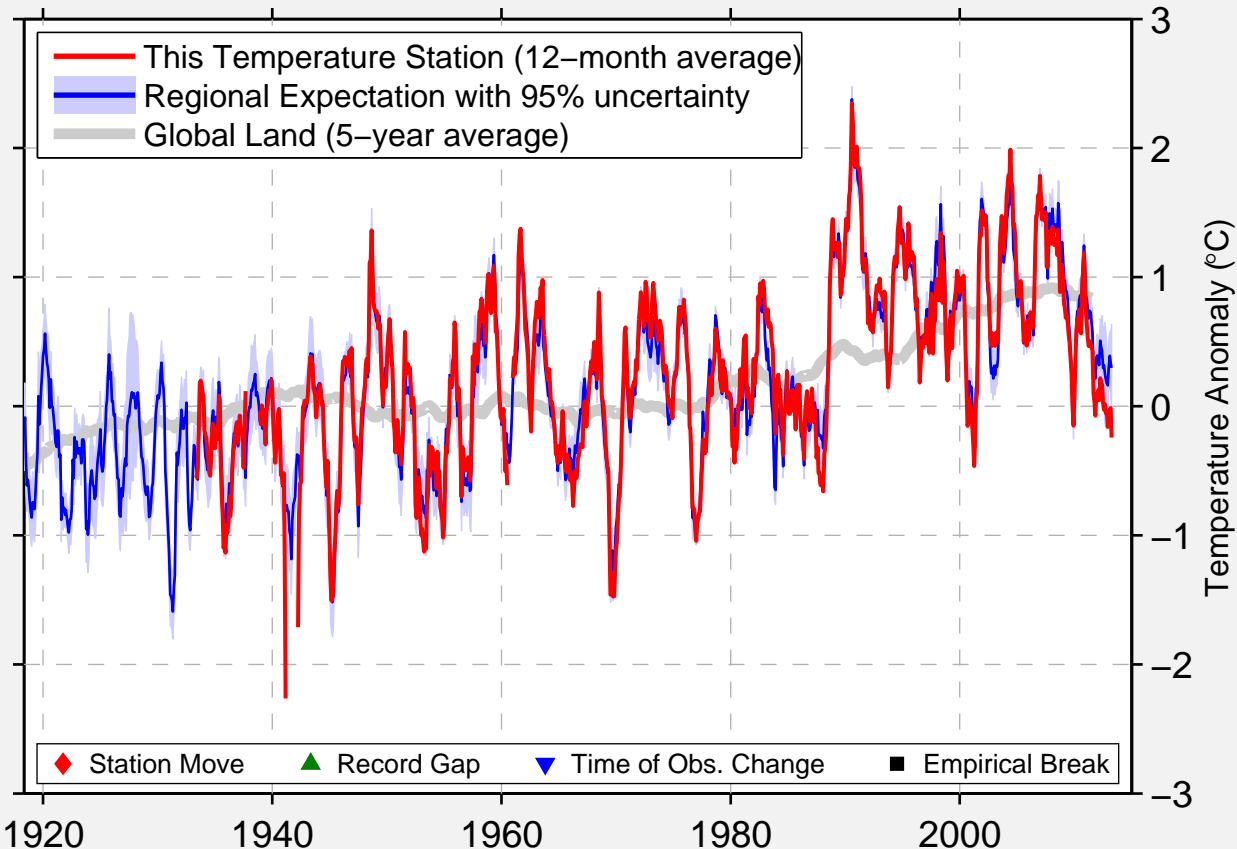

# RUDNAJA PRISTAN'

44.367 N, 135.850 E (Russia)

Data Quality Controlled and Aligned at Breakpoints

Berkeley Earth