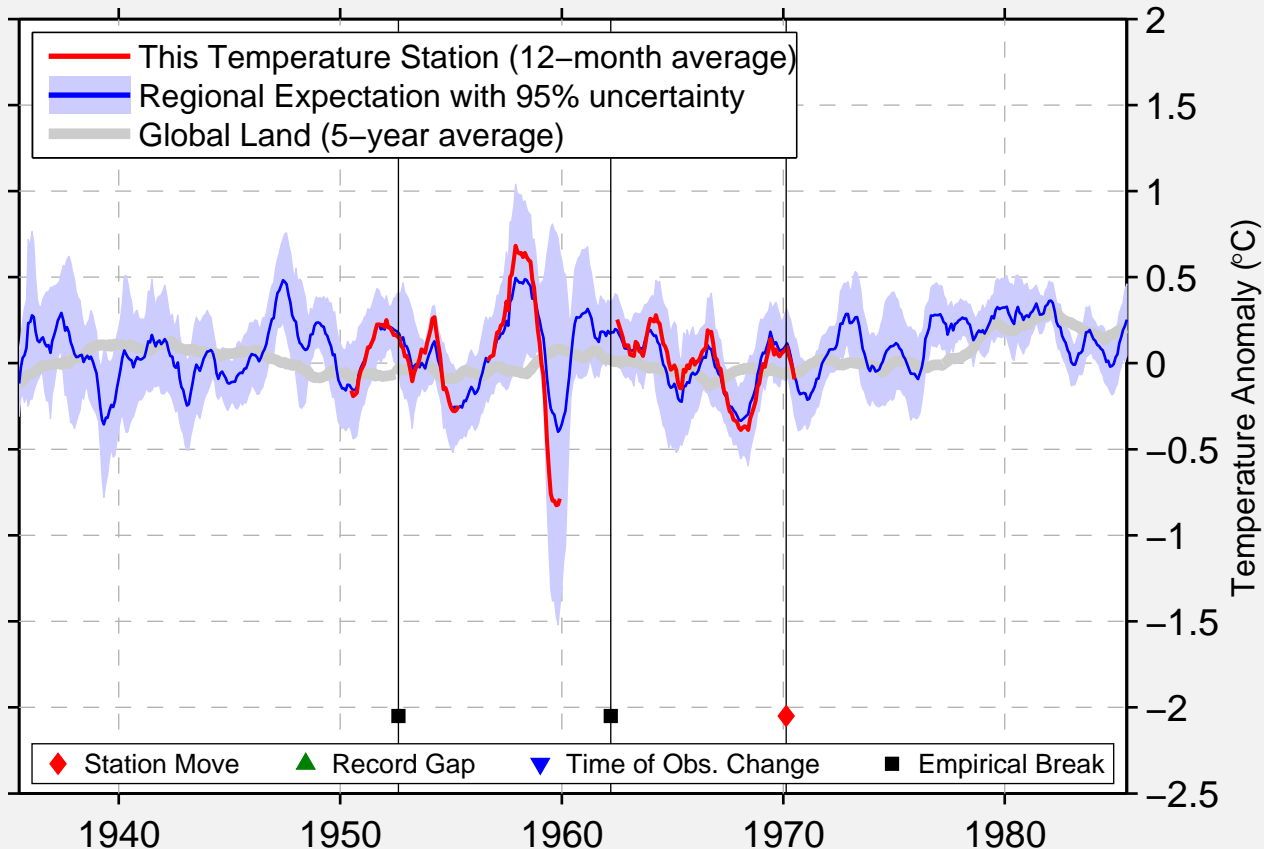

NUI 1 ELLICE ISLANDS

7.250 S, 176.050 E (Kiribati)

Data Quality Controlled and Aligned at Breakpoints

Berkeley Earth