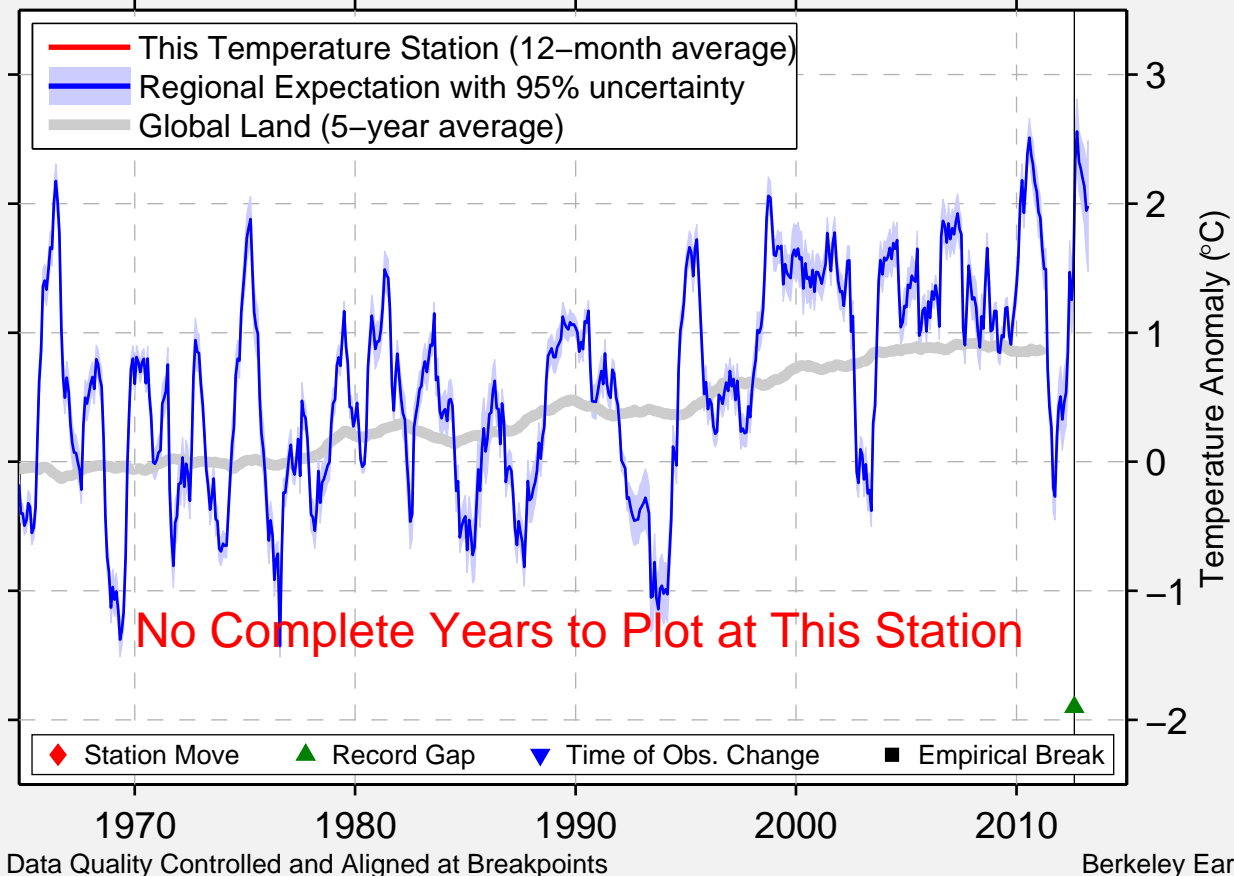

KIZLJAR

43.833 N, 46.717 E (Russia)

No Complete Years to Plot at This Station

◆ Station Move ▲ Record Gap ▼ Time of Obs. Change ■ Empirical Break