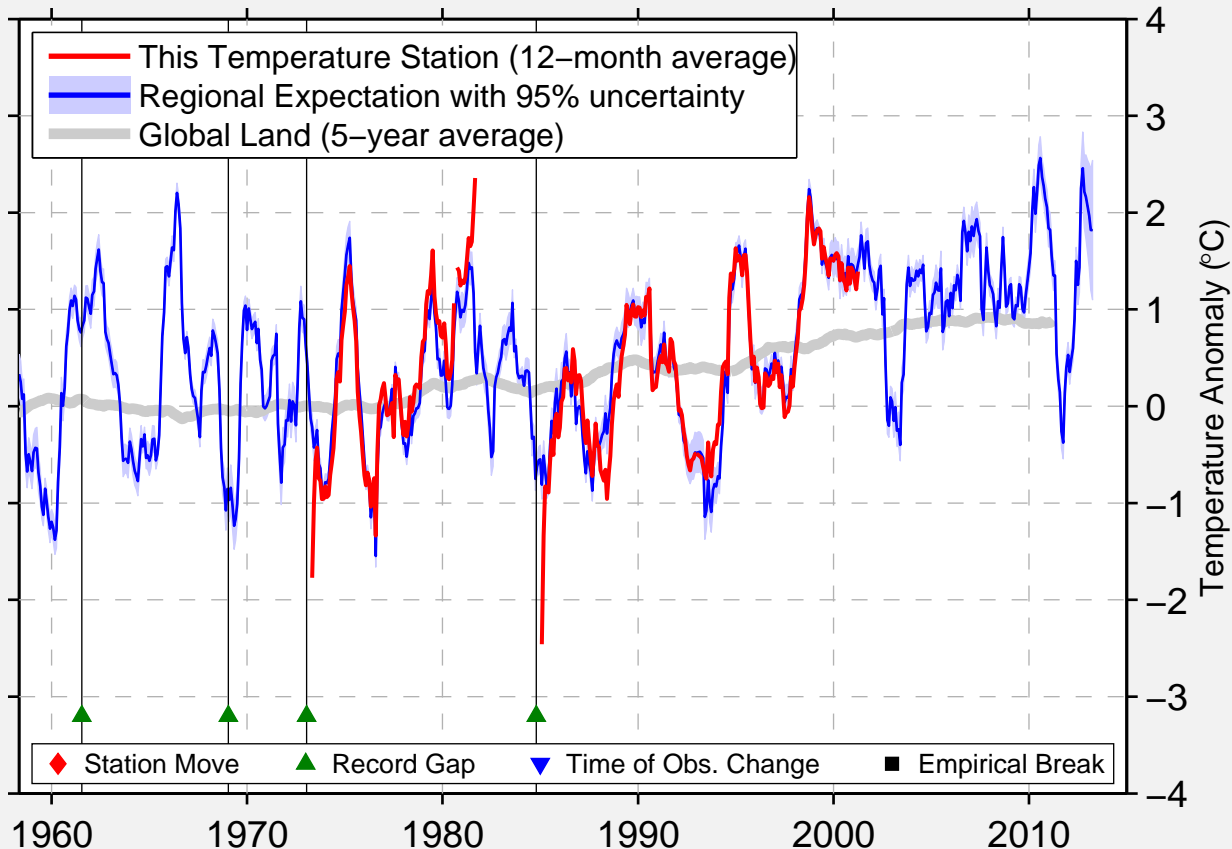

# MOZDOK

43.733 N, 44.667 E (Russia)

Data Quality Controlled and Aligned at Breakpoints

Berkeley Earth