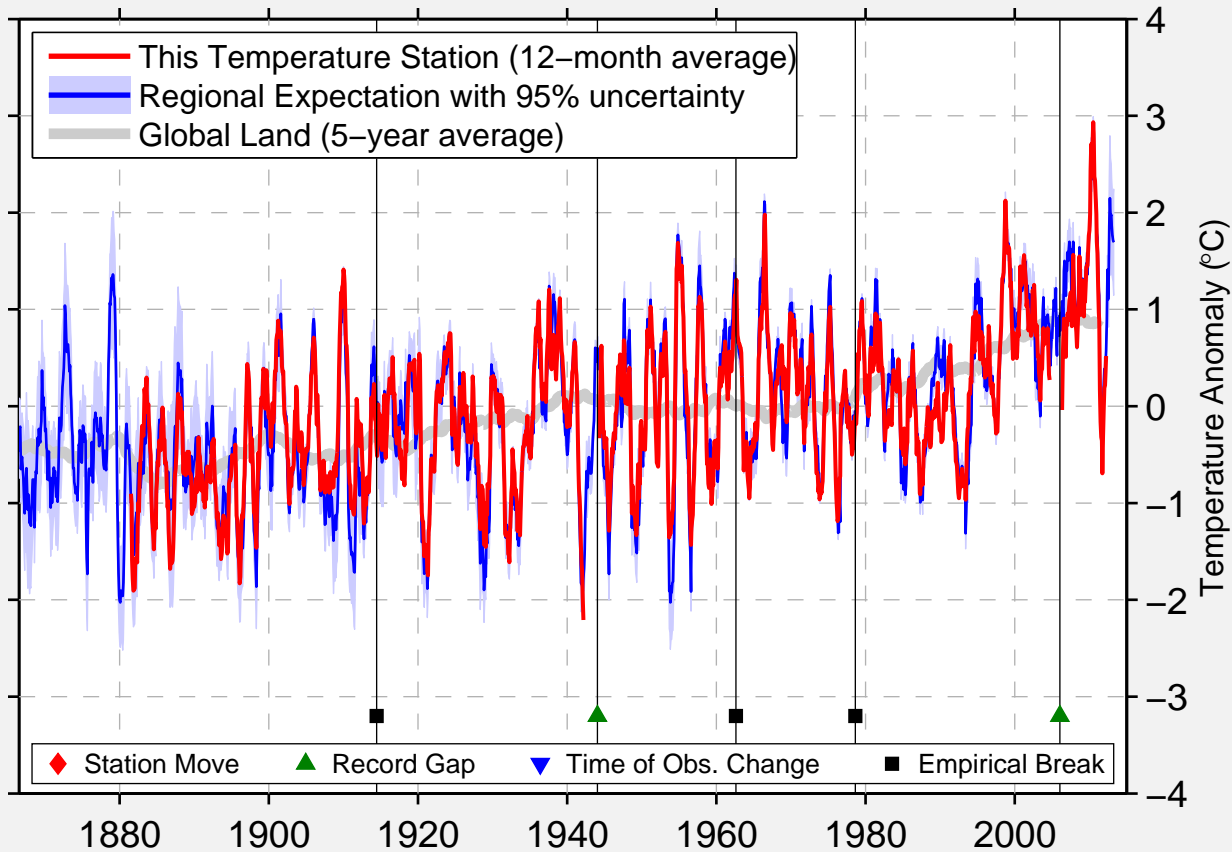

# SOCI U.S.S.R. S

43.600 N, 39.709 E (Russia)

Data Quality Controlled and Aligned at Breakpoints

Berkeley Earth