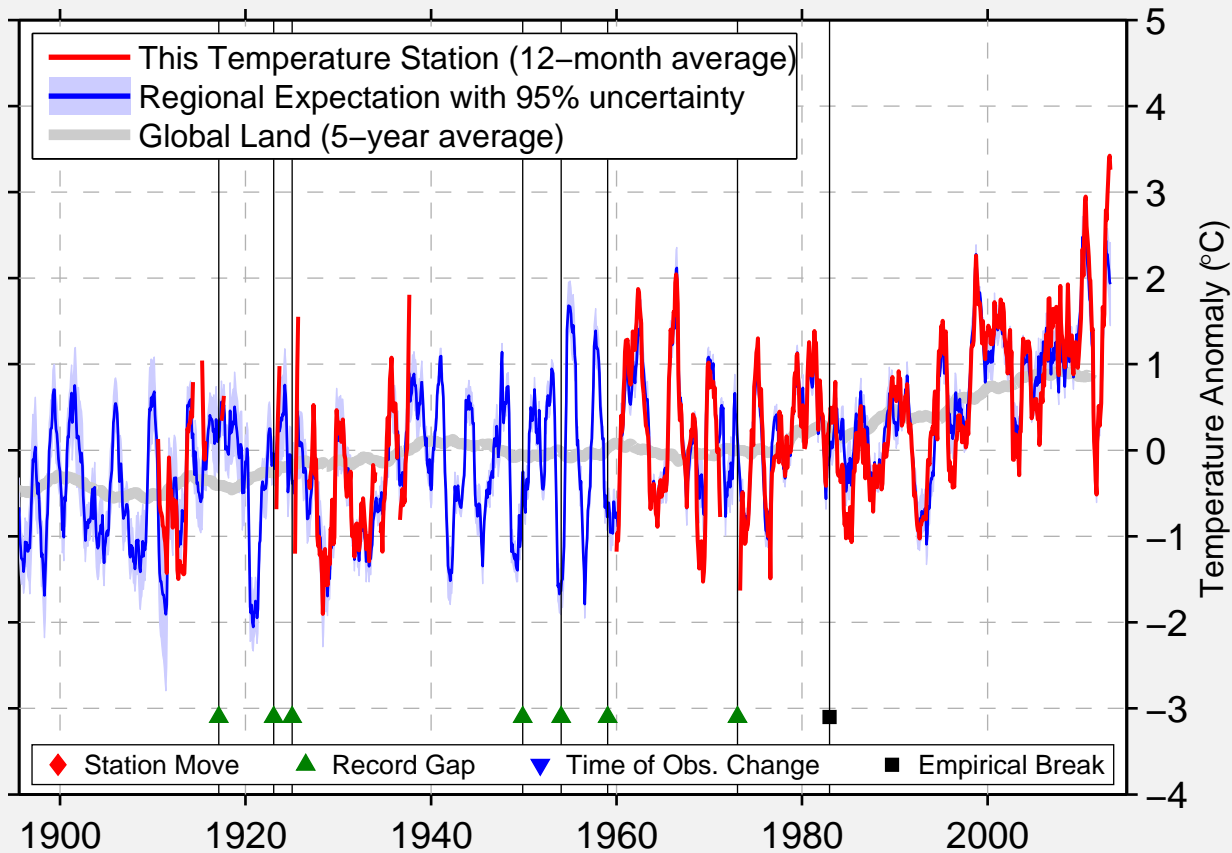

VLADIKAVKAZ

43.045 N, 44.666 E (Russia)

Data Quality Controlled and Aligned at Breakpoints

Berkeley Earth